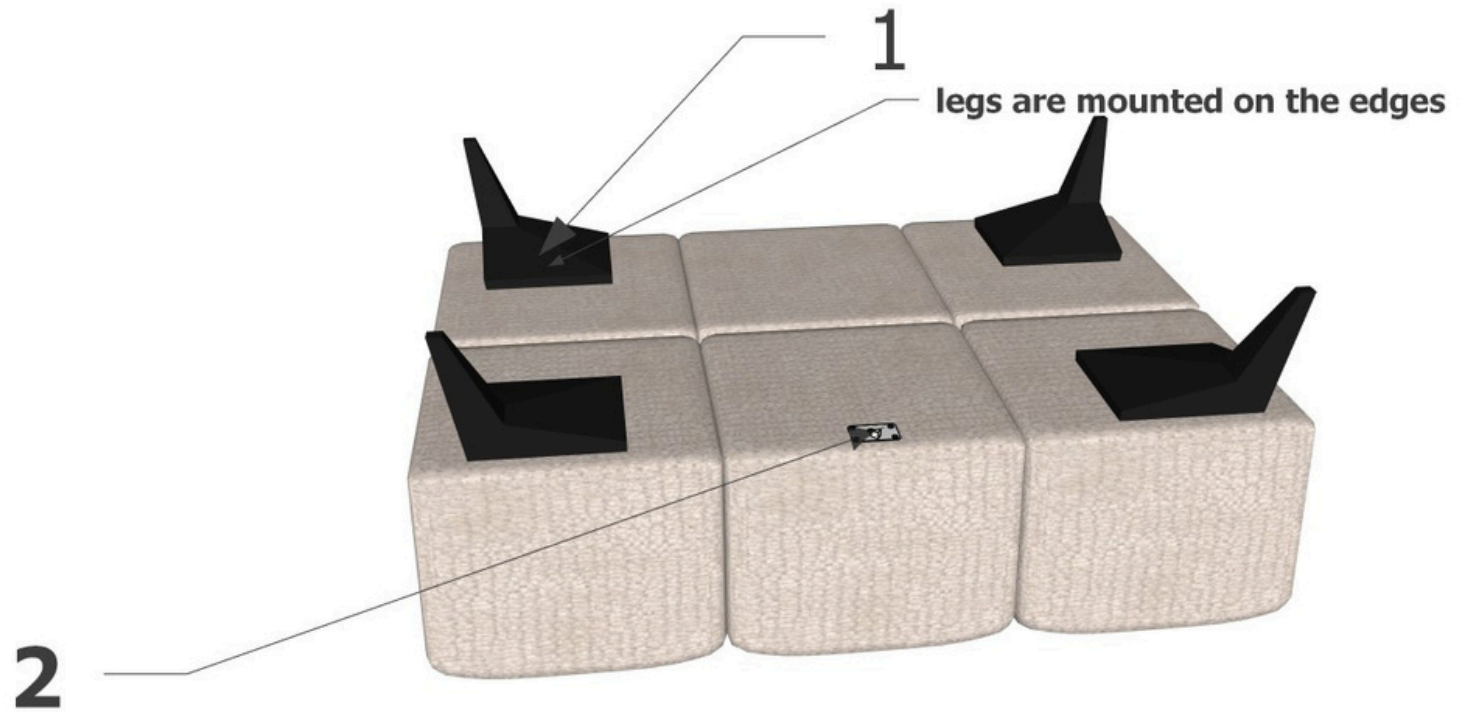

## NIA STOL PART 1/1

### PARTS

Legs	4 PC	
Hook	1 SETS	
Screw	20 PC	