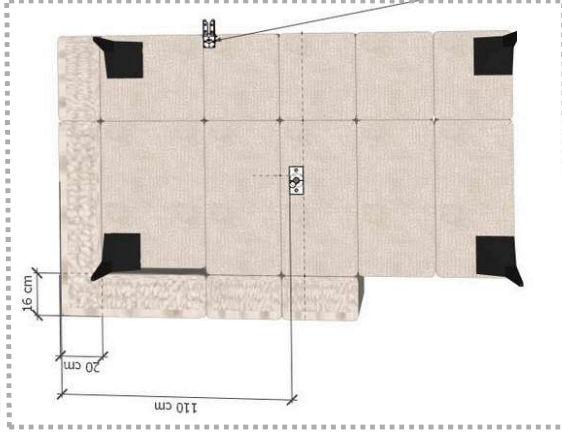

ASSEMBLY INSTRUCTIONS

NIA SOFA PART 2/2

mounted on the middle of the seat area

use same distance

PARTS

Legs	4 PC	
Hook	1 SETS	
Screws	18 PC	

ASSEMBLY INSTRUCTIONS

NIA SOFA PART 1/2

mounted on the middle of the seat area

use same distance

PARTS

LEGS	4 PC	
HOOK	1 SETS	
Screws	20 PC	
MIDDLE LEG	1 PC	