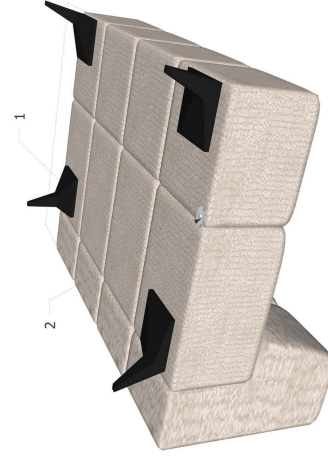

ASSEMBLY INSTRUCTIONS

NIA SOFA PART 2/2

mounted on the middle of the seat area

use same distance

PARTS

Legs	4 PC	
Hook	1 SETS	
Screws	18 PC	

ASSEMBLY INSTRUCTIONS

NIA SOFA PART 1/2

mounted on the middle of the seat area

use same distance

PARTS

LEGS	4 PC	
HOOK	1 SETS	
Screws	20 PC	
MIDDLE LEG	1 PC	