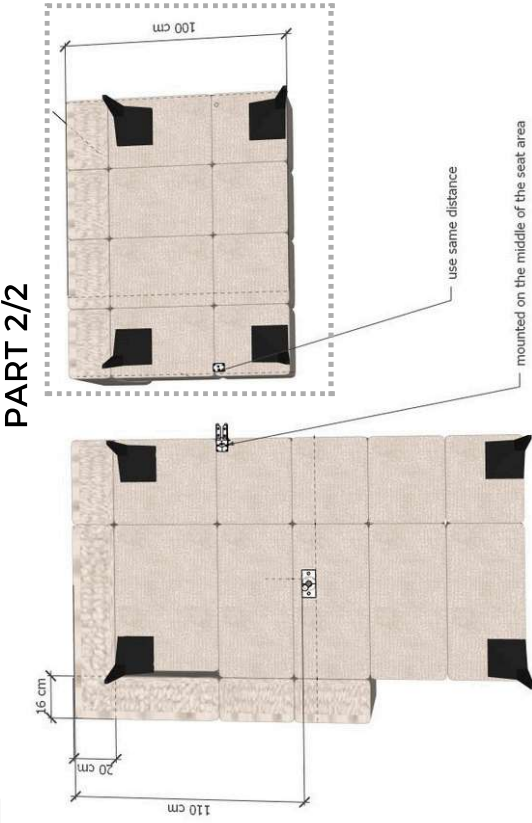

ASSEMBLY INSTRUCTIONS

NIA SOFA PART 2/2

mounted on the middle of the seat area

use same distance

PARTS

Legs	4 PC	
Hook	1 SETS	
Screws	18 PC	

ASSEMBLY INSTRUCTIONS

NIA SOFA PART 1/2

mounted on the middle of the seat area

use same distance

PARTS

LEGS	4 PC	
HOOK	1 SETS	
Screws	20 PC	
MIDDLE LEG	1 PC	