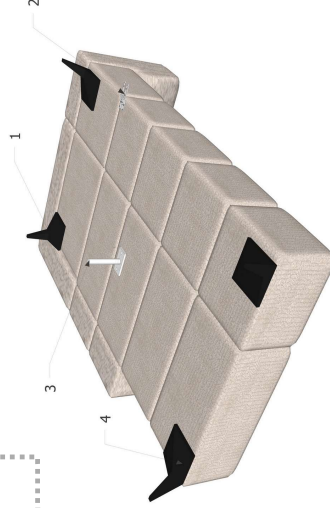

ASSEMBLY INSTRUCTIONS

NIA SOFA PART 2/2

mounted on the middle of the seat area

use same distance

PARTS

Legs	4 PC	
Hook	1 SETS	
Screws	18 PC	

ASSEMBLY INSTRUCTIONS

NIA SOFA PART 1/2

mounted on the middle of the seat area

use same distance

PARTS

LEGS	4 PC	
HOOK	1 SETS	
Screws	20 PC	
MIDDLE LEG	1 PC	