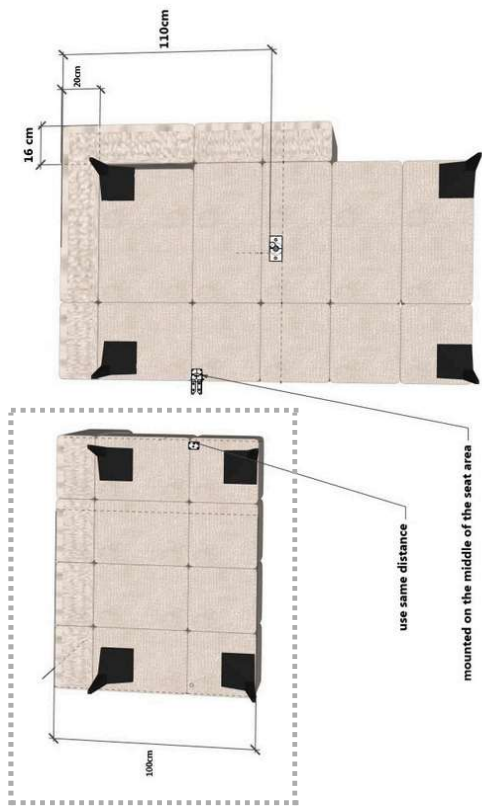

## NIA SOFA PART 1/2

### PARTS

Legs	4 PC	
Hook	1 SETS	
Screws	20 pc	
Middle leg	1 PC	

## NIA SOFA PART 2/2

### PARTS

Legs	4 PC	
Hook	1 SETS	
Screw	18 PC	