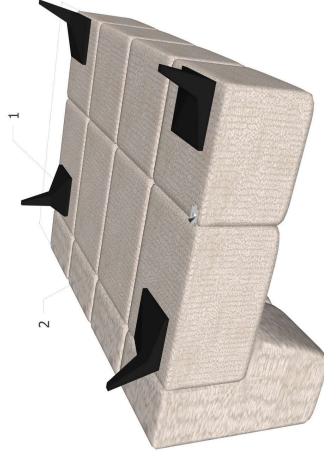

ASSEMBLY INSTRUCTIONS

NIA SOFA PART 2/2

PARTS

Legs	4 PC	
Hook	1 SETS	
Screw	18 PC