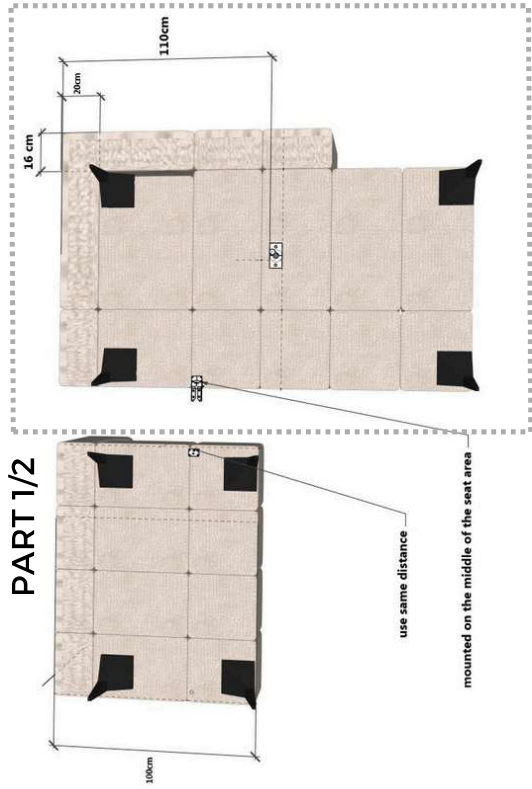

## NIA SOFA PART 1/2

### PARTS

Legs	4 PC	
Hook	1 SETS	
Screws	20 pc	
Middle leg	1 PC	

## NIA SOFA PART 2/2

### PARTS

Legs	4 PC	
Hook	1 SETS	
Screw	18 PC	