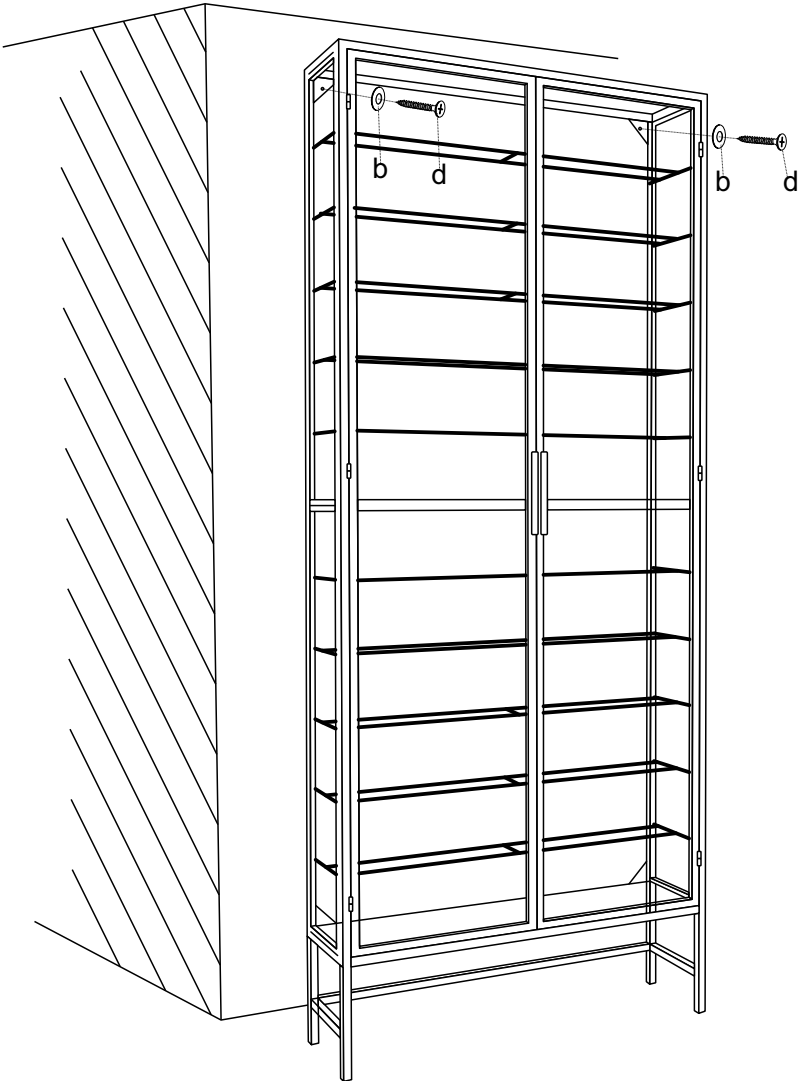

87878 Wine Shelf Suri 75x180cm

Anti tilt system

Anti tilt system

a	b	d	e
			
1PC	2PC	2PC	2PC