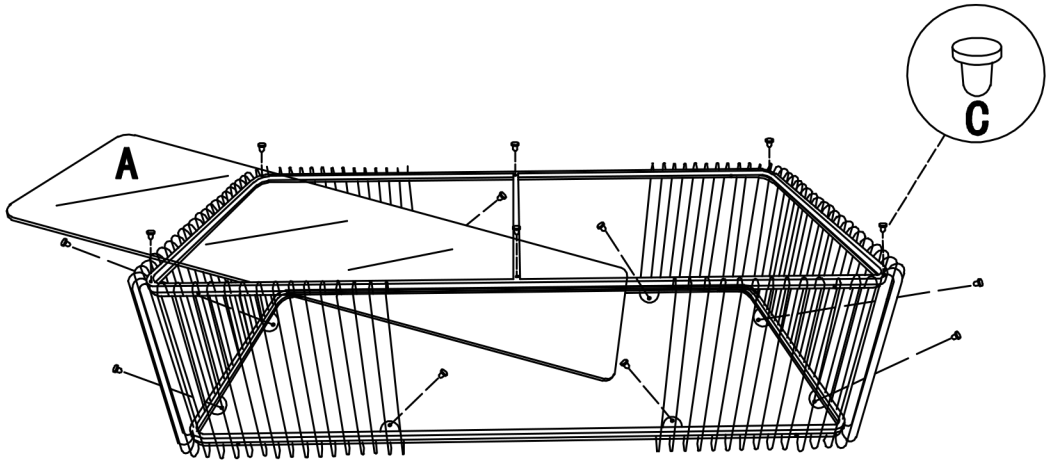

87817/87818 Coffee Table Wire
Double Brass/Black 120x60cm

KARE
 DESIGN

STEP 1

STEP 2

①

| NO. | ① | A | B | C |
|------|---|---|---|---|
| TYPE |  |  (111X51.5cm) |  (113.5X54cm) |  |
| QTY | 1 PC | 1 PC | 1 PC | 14 PCS |