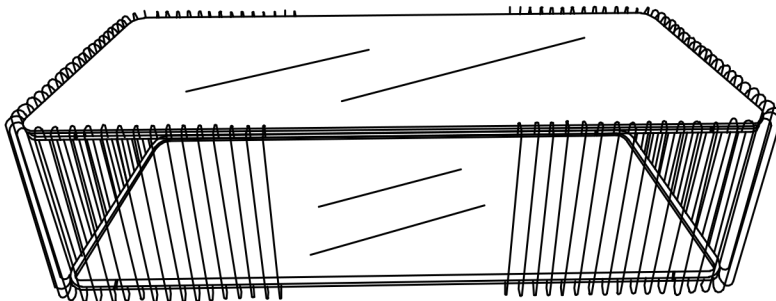

87817/87818 Coffee Table Wire
Double Brass/Black 120x60cm

KARE
 DESIGN

STEP 1

STEP 2

①

| NO. | ① | A | B | C |
|------|---|---|---|---|
| TYPE |  |  (111X51.5cm) |  (113.5X54cm) |  |
| QTY | 1 PC | 1 PC | 1 PC | 14 PCS |