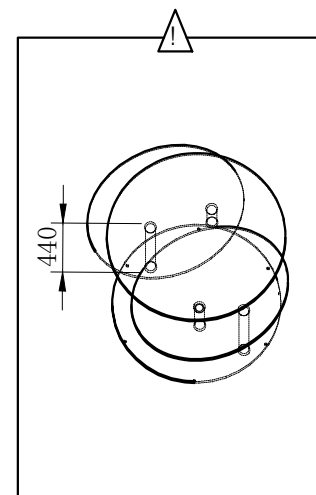

87758 Coffee Table Twist

PLEASE READ

- Please read the assembly instructions carefully.
- Identify each part of the furniture before assembly using the instructions.
- Check all pieces are present and correct.
- Ensure you have all of the correct tools needed for assembly.
- Clear a suitable place to work.
Never force the fittings together.
- Do not fully tighten any screws until all pieces of the main structure are in place.
- Keep these instructions for future assembly.

Accessory

 X 1 Top GLASS	 X 2 Small GLASS	 X 1 Base
 X 1 52mm Short Up Pole	 X 1 81mm Length Up Pole	 X 1 281mm Short Down Pole
 X 1 311mm Length Down Pole	 X 8 Plastics Washer	 X 4 Down Decorative Ring
		 X 4

Code	Size	Photo	Qty
A	M12X30		4
B	M6X12		16

Code	Size	Photo	Qty
1	5#		1
2	10#		1