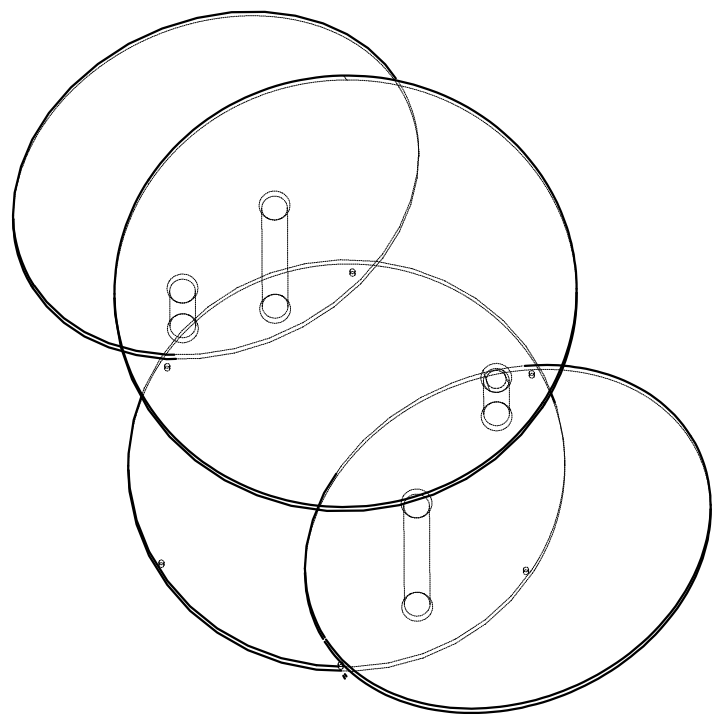

87758 Coffee Table Twist

PLEASE READ

- Please read the assembly instructions carefully.
- Identify each part of the furniture before assembly using the instructions.
- Check all pieces are present and correct.
- Ensure you have all of the correct tools needed for assembly.
- Clear a suitable place to work.
Never force the fittings together.
- Do not fully tighten any screws until all pieces of the main structure are in place.
- Keep these instructions for future assembly.

Accessory

 X 1 Top GLASS	 X 2 Small GLASS	 X 1 Base
 X 1 52mm Short Up Pole	 X 1 81mm Length Up Pole	 X 1 281mm Short Down Pole
 X 1 311mm Length Down Pole	 X 8 Plastics Washer	 X 4 Down Decorative Ring
		 X 4

Code	Size	Photo	Qty
A	M12X30		4
B	M6X12		16

Code	Size	Photo	Qty
1	5#		1
2	10#		1