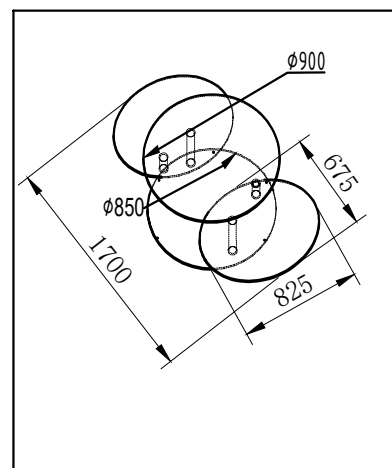

87758 Coffee Table Twist

PLEASE READ

- Please read the assembly instructions carefully.
- Identify each part of the furniture before assembly using the instructions.
- Check all pieces are present and correct.
- Ensure you have all of the correct tools needed for assembly.
- Clear a suitable place to work.
Never force the fittings together.
- Do not fully tighten any screws until all pieces of the main structure are in place.
- Keep these instructions for future assembly.

Accessory

 X 1 Top GLASS	 X 2 Small GLASS	 X 1 Base
 X 1 52mm Short Up Pole	 X 1 81mm Length Up Pole	 X 1 281mm Short Down Pole
 X 1 311mm Length Down Pole	 X 8 Plastics Washer	 X 4 Down Decorative Ring
		 X 4

Code	Size	Photo	Qty
A	M12X30		4
B	M6X12		16

Code	Size	Photo	Qty
1	5#		1
2	10#		1