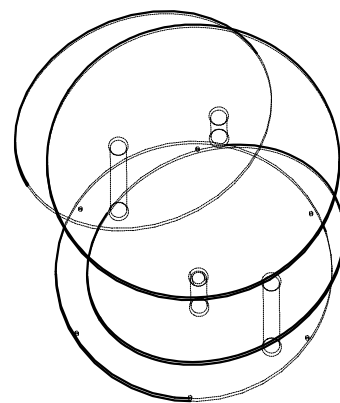

87758 Coffee Table Twist

PLEASE READ

- Please read the assembly instructions carefully.
- Identify each part of the furniture before assembly using the instructions.
- Check all pieces are present and correct.
- Ensure you have all of the correct tools needed for assembly.
- Clear a suitable place to work.
Never force the fittings together.
- Do not fully tighten any screws until all pieces of the main structure are in place.
- Keep these instructions for future assembly.

Accessory

 X 1 Top GLASS	 X 2 Small GLASS	 X 1 Base
 X 1 52mm Short Up Pole	 X 1 81mm Length Up Pole	 X 1 281mm Short Down Pole
 X 1 311mm Length Down Pole	 X 8 Plastics Washer	 X 4 Down Decorative Ring
		 X 4

Code	Size	Photo	Qty
A	M12X30		4
B	M6X12		16

Code	Size	Photo	Qty
1	5#		1
2	10#		1