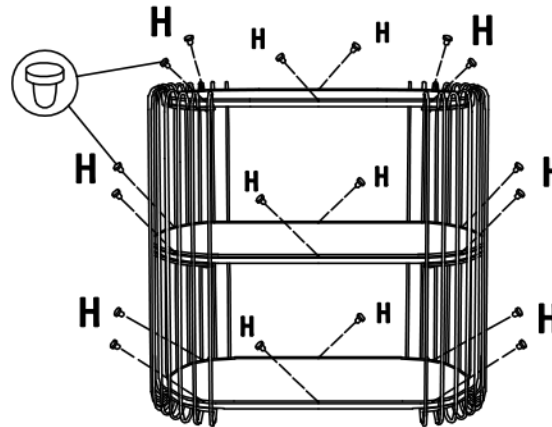

87649 Console Wire Black 81X78CM

87707 Console Wire Brass 81X78CM

KARE
DESIGN

STEP 1

STEP 2

STEP 3

NO.	A1	A2	B	C	D	E	F	G	H	I
TYPE										
QTY	1 PC	1 PC	1 PC	1 PC	1 PC	2PCS	1 PC	18PCS	18PCS	1 PC