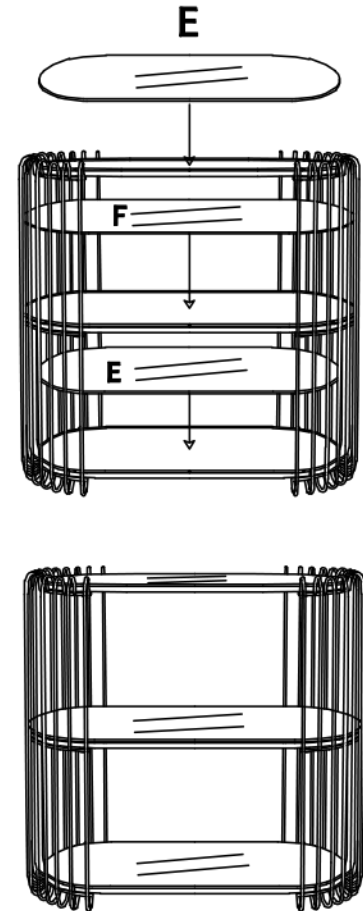

87649 Console Wire Black 81X78CM

87707 Console Wire Brass 81X78CM

KARE
DESIGN

STEP 1

STEP 2

STEP 3

NO.	A1	A2	B	C	D	E	F	G	H	I
TYPE										
QTY	1 PC	1 PC	1 PC	1 PC	1 PC	2PCS	1 PC	18PCS	18PCS	1 PC