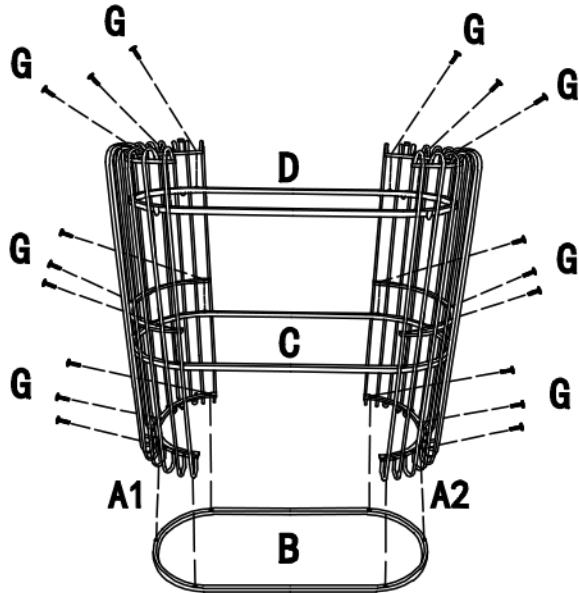

87649 Console Wire Black 81X78CM

87707 Console Wire Brass 81X78CM

KARE
DESIGN

STEP 1

STEP 2

STEP 3

NO.	A1	A2	B	C	D	E	F	G	H	I
TYPE										
QTY	1 PC	1 PC	1 PC	1 PC	1 PC	2PCS	1 PC	18PCS	18PCS	1 PC