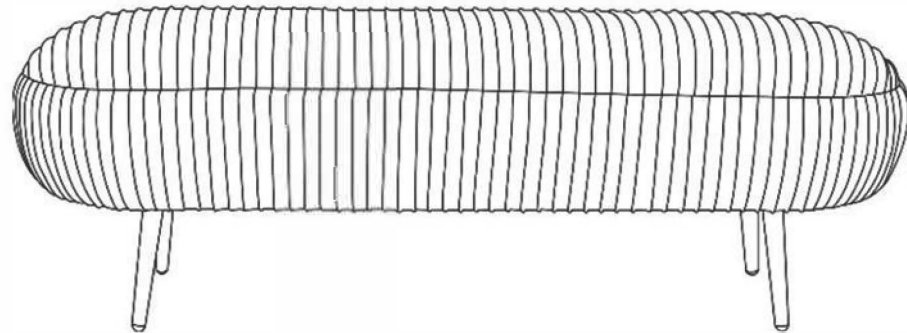

87704 – Bench Suri Yellow 120cm

KARE
DESIGN

① × 1

② × 4

③ × 1

④ × 12

M8 × 16

(1)

(2)

87705 - Stool Tripod Blue

KARE
DESIGN

① × 1

② × 3

(1)

(3)

(2)

87699 - Bench Marlow Storage Beige

KARE
DESIGN

① × 1

② × 4

③ × 1

④ × 12

M8 × 12

(1)