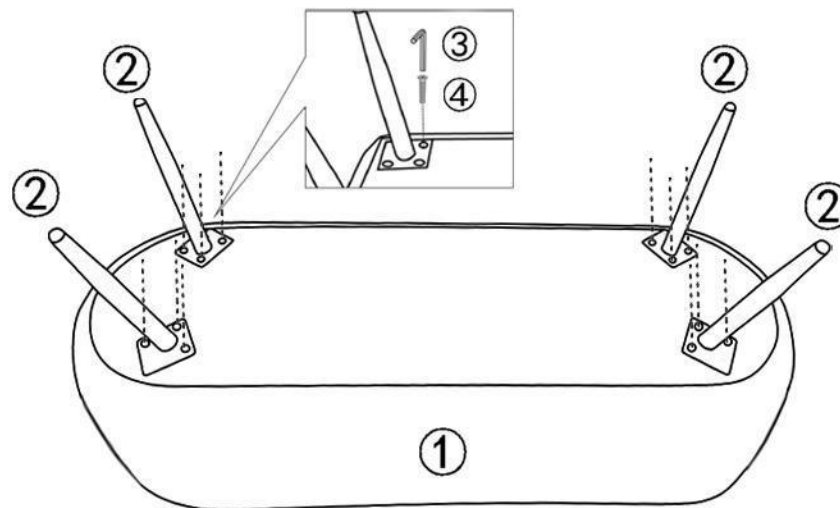

87699 - Bench Marlow Storage Beige

KARE
DESIGN

① × 1

② × 4

③ × 1

④ × 12

M8 × 12

(1)

(2)

87700 - Bench Marlow Storage Black

KARE
DESIGN

① × 1

② × 4

③ × 1

④ × 12

M8 × 12