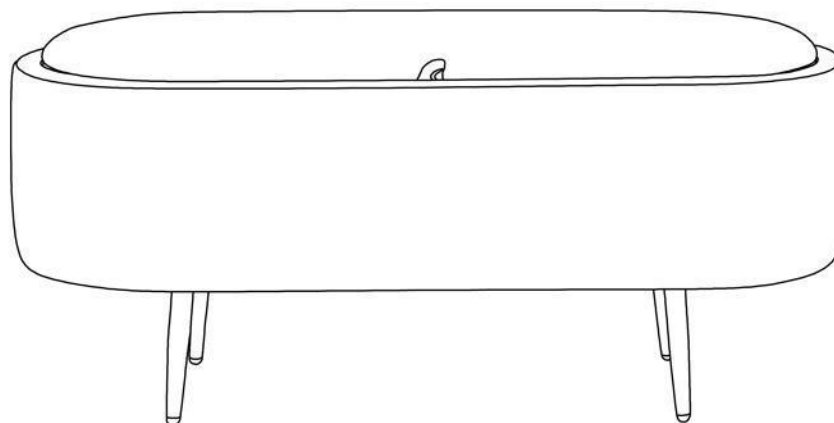

87704 – Bench Suri Yellow 120cm

KARE
DESIGN

① × 1

② × 4

③ × 1

④ × 12

M8 × 16

(1)

(2)

87705 - Stool Tripod Blue

KARE
DESIGN

① × 1

② × 3

(1)

(3)

(2)

87699 - Bench Marlow Storage Beige

KARE
DESIGN

① × 1

② × 4

③ × 1

④ × 12

M8 × 12

(1)

(2)

87700 - Bench Marlow Storage Black

KARE
DESIGN

① × 1

② × 4

③ × 1

④ × 12

M8 × 12