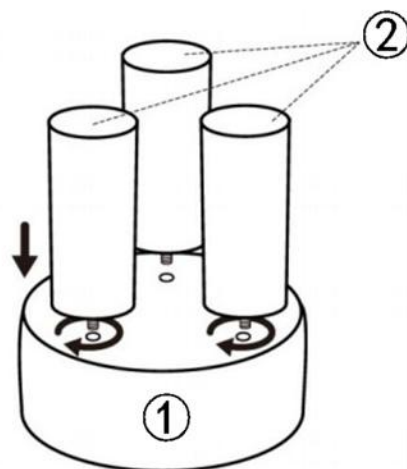

(2)

87705 - Stool Tripod Blue

KARE
DESIGN

① × 1

② × 3

(1)

(3)

(2)

87699 - Bench Marlow Storage Beige

KARE
DESIGN

① × 1

② × 4

③ × 1

④ × 12

M8 × 12

(1)