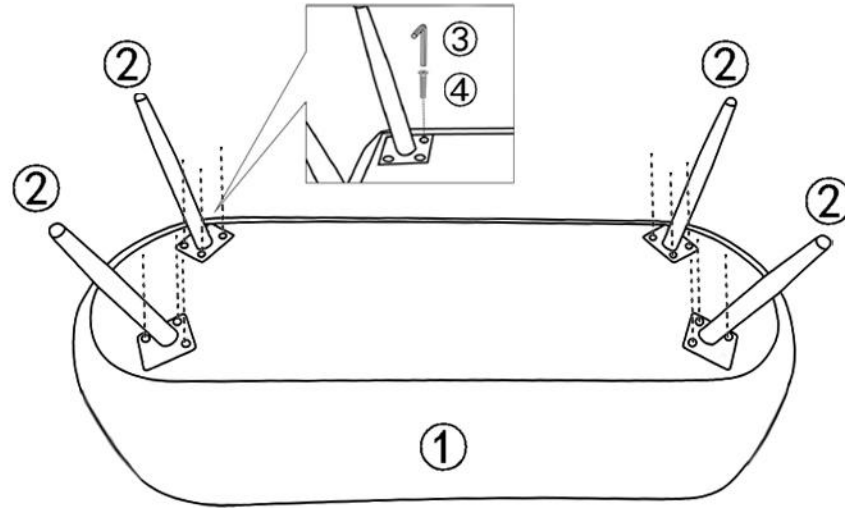

87700 - Bench Marlow Storage Black

KARE
DESIGN

① × 1

② × 4

③ × 1

④ × 12

M8 × 12

(1)