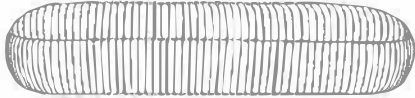

87704 – Bench Suri Yellow 120cm

KARE
DESIGN

① × 1

② × 4

③ × 1

④ × 12

M8 × 16

(1)