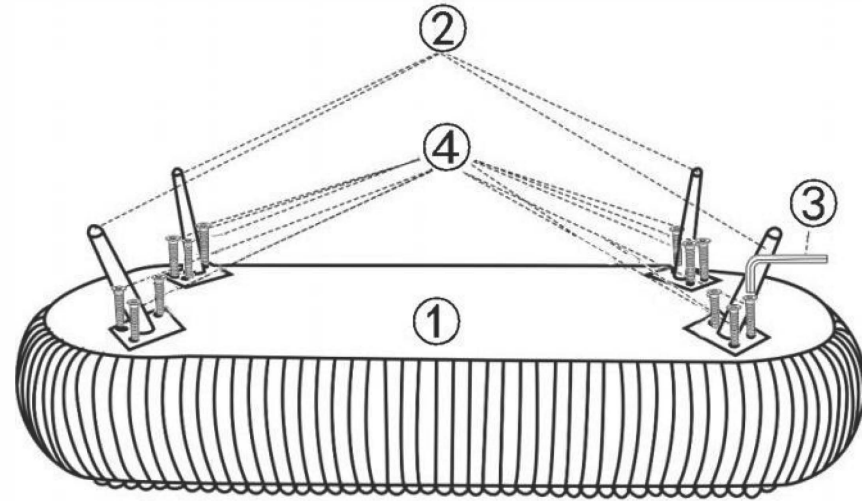

87704 – Bench Suri Yellow 120cm

KARE
DESIGN

① × 1

② × 4

③ × 1

④ × 12

M8 × 16

(1)

(2)

87705 - Stool Tripod Blue

KARE
DESIGN

① × 1

② × 3

(1)

(3)

(2)