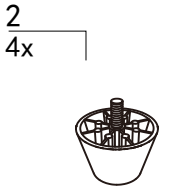

87555 Corner Sofa Bow 334x180cm-Chaise part

87555 Corner Sofa Bow 334x180cm-Corner part