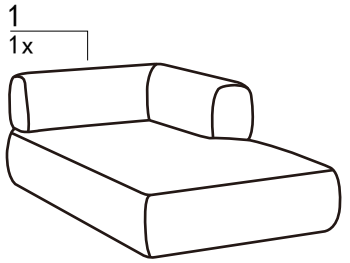

87555 Corner Sofa Bow 334x180cm-Chaise part

87555 Corner Sofa Bow 334x180cm-Corner part