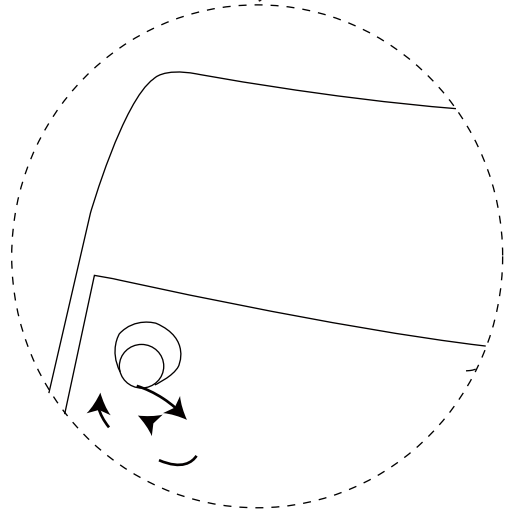

87555 Corner Sofa Bow 334x180cm-Chaise part

87555 Corner Sofa Bow 334x180cm-Corner part