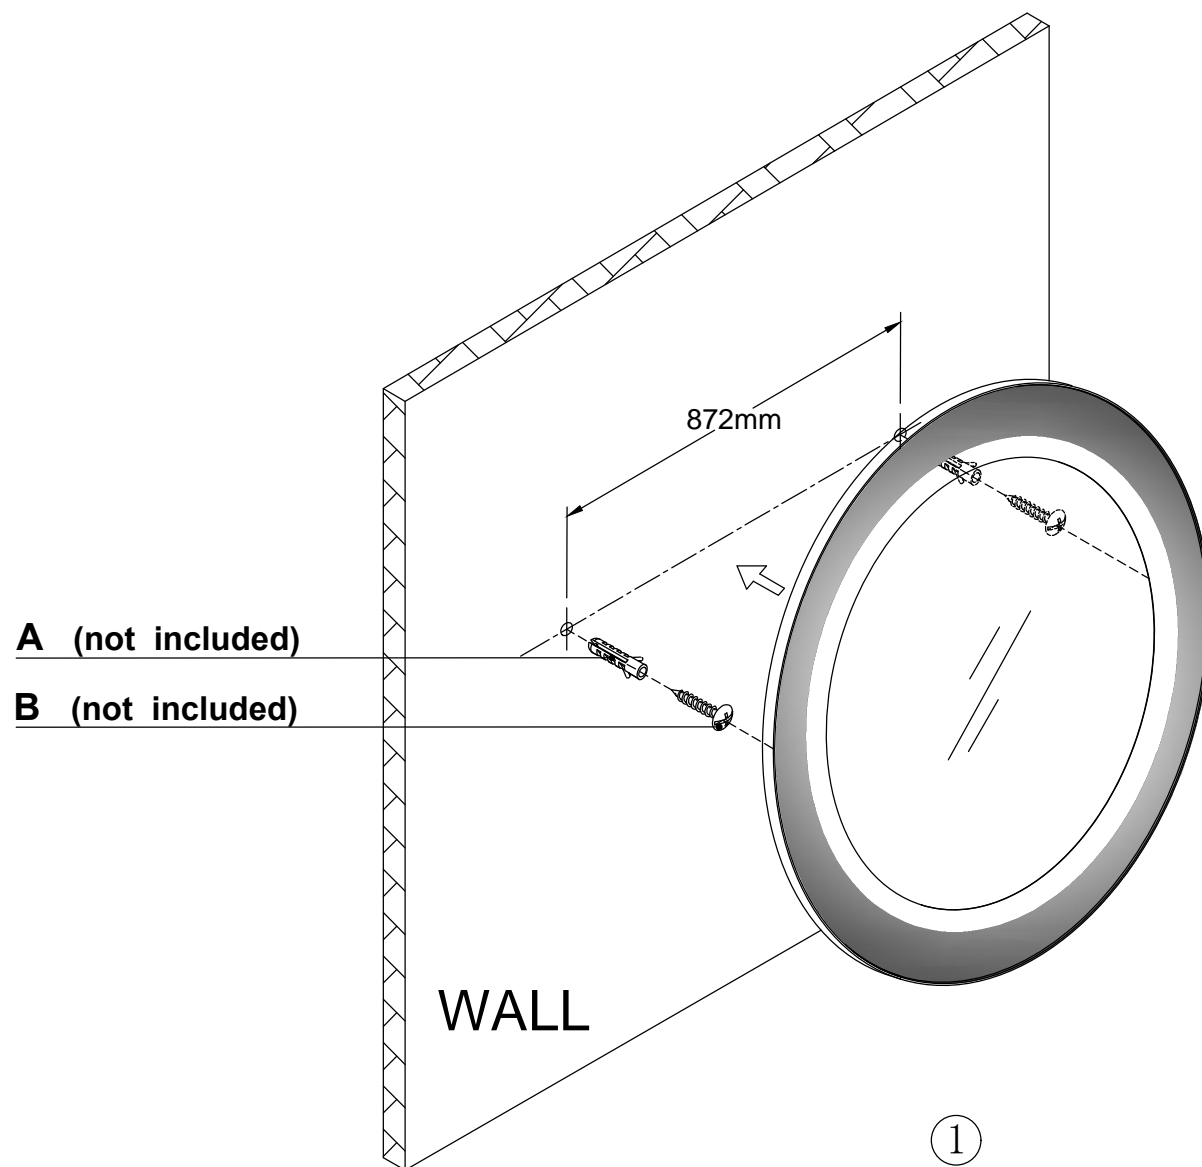

87459

Wall Mirror Solo \varnothing 100cm

KARE
DESIGN

A

\varnothing 6*30= 2x (NOT INCLUDED)

B

M4*45= 2x (NOT INCLUDED)

87459

Wall Mirror Solo Ø100cm