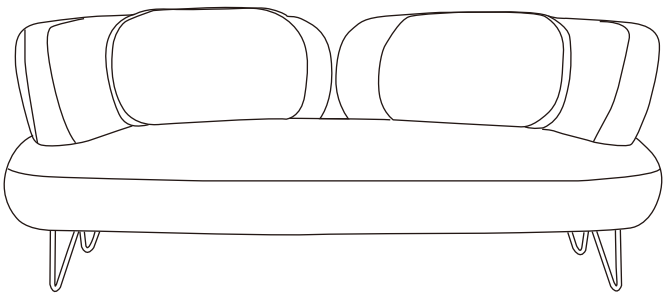

# 87429 Sofa 2-Seater Peppo Melange Black 182cm

1  
1x

2  
4x

A  12x

B  12x