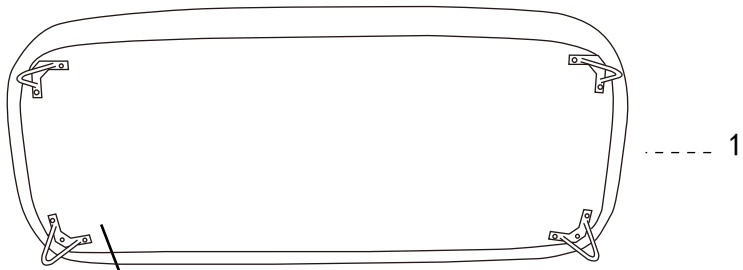

# 87429 Sofa 2-Seater Peppo Melange Black 182cm

1  
1x

2  
4x

A  12x

B  12x