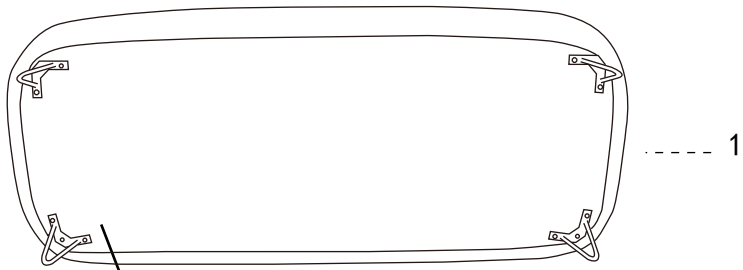

87374 Sofa Peppo 2-Seater Orange 182cm

1
1x

2
4x

A  12x

B  12x