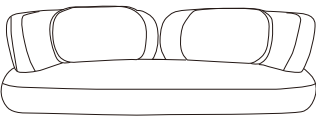

87374 Sofa Peppo 2-Seater Orange 182cm

1
1x

2
4x

A  12x

B  12x