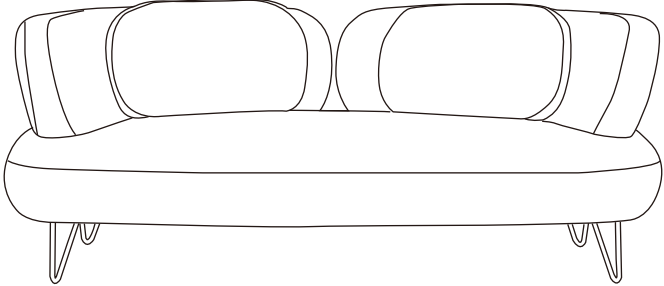

87374 Sofa Peppo 2-Seater Orange 182cm

1
1x

2
4x

A  12x

B  12x