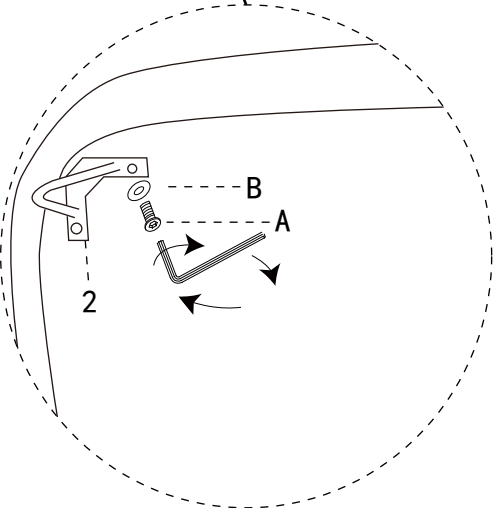

# 87369 Sofa Peppo 2-Seater Yellow 182cm

1  
1x

2  
4x

A  12x

B  12x