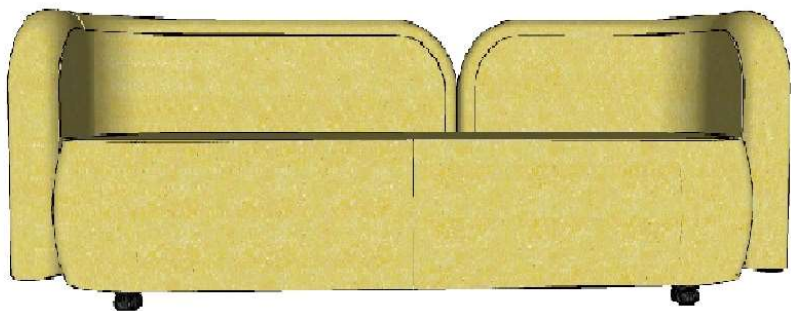

SOFA 3-SEATER KELLY 225 CM
ART. 87293

KARE
DESIGN

1
1x

2
5x