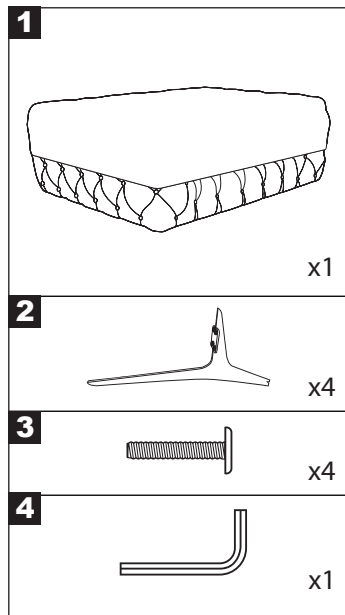

87245 Stool Bellissima Velvet Taupe

KARE
DESIGN

**installation
instruction**

87245 Stool Bellissima Velvet Taupe

KARE
DESIGN

**installation
instruction**