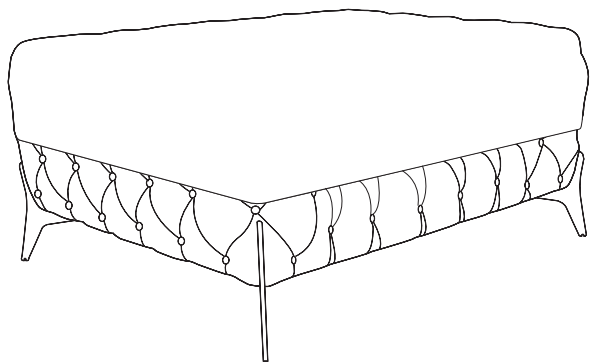

87245 Stool Bellissima Velvet Taupe

KARE
DESIGN

**installation
instruction**

87245 Stool Bellissima Velvet Taupe

KARE
DESIGN

**installation
instruction**