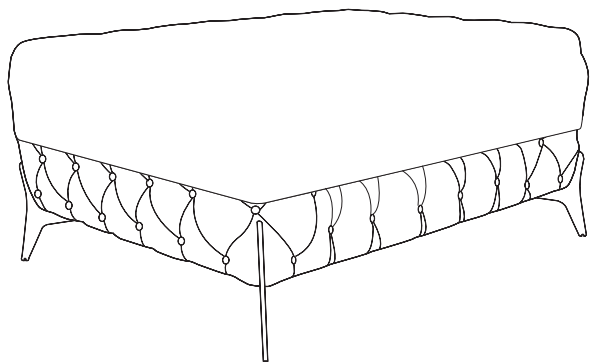

87229 Stool Bellissima Velvet Green

KARE
DESIGN

**installation
instruction**

87229 Stool Bellissima Velvet Green

KARE
DESIGN

**installation
instruction**