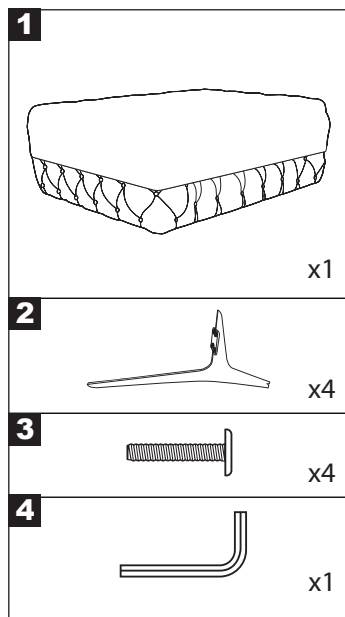

87229 Stool Bellissima Velvet Green

KARE
DESIGN

**installation
instruction**

87229 Stool Bellissima Velvet Green

KARE
DESIGN

**installation
instruction**