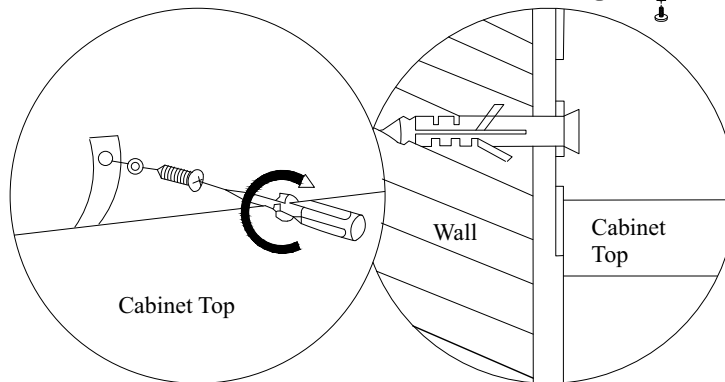

1 Pcs

4 Pcs

4 Pcs

4 Pcs

1 Pc

MANDATORY : TIP STRAP FITTING INSTRUCTIONS

KARE
DESIGN

87205 - SIDEBORD JUNGLE NATURE
160X75CM

Drill a hole in the wall and insert the rawl plug .

STEP : 2
Make a mark on the wall through the strap .

STEP : 3
Insert screw through washer into hole in wall

Hinweis: Stellen Sie die Nivelliergeräte ein bessere Bodenstabilität.
Note: Adjust levelers for better ground stability.