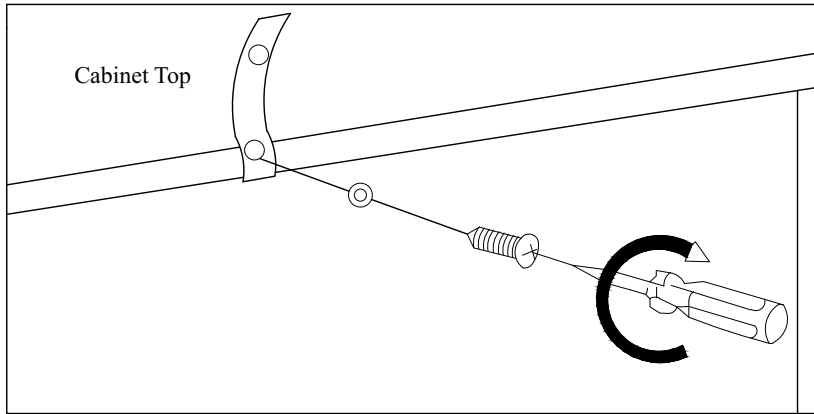

1 Pcs

4 Pcs

4 Pcs

4 Pcs

1 Pc

MANDATORY : TIP STRAP FITTING INSTRUCTIONS

KARE
DESIGN

87205 - SIDEBORD JUNGLE NATURE
160X75CM

Drill a hole in the wall and insert the rawl plug .

STEP : 2
Make a mark on the wall through the strap .

STEP : 3
Insert screw through washer into hole in wall

Hinweis: Stellen Sie die Nivelliergeräte ein bessere Bodenstabilität.
Note: Adjust levelers for better ground stability.