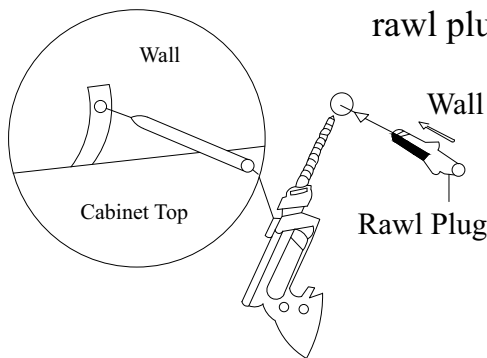

1 Pcs

4 Pcs

4 Pcs

4 Pcs

1 Pc

MANDATORY : TIP STRAP FITTING INSTRUCTIONS

KARE
DESIGN

87205 - SIDEBORD JUNGLE NATURE
160X75CM

Drill a hole in the wall and insert the rawl plug .

STEP : 2
Make a mark on the wall through the strap .

STEP : 3
Insert screw through washer into hole in wall

Hinweis: Stellen Sie die Nivelliergeräte ein bessere Bodenstabilität.
Note: Adjust levelers for better ground stability.

NOTE: Wall Fixings are not supplied with this product as different wall materials require different types of fixing devices (such as Rawl plugs on brick work) You must use fixing devices suitable for the type of wall you intend to mount this product to. Please ensure that the head of any screw used has a diameter greater than the diameter of the mounting hole on the product and that the fixing is safe and secure before use.