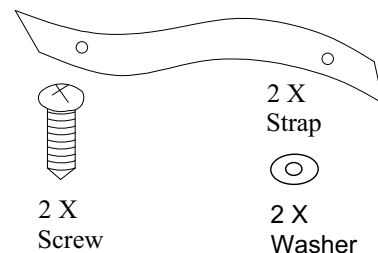

HARDWARE LIST