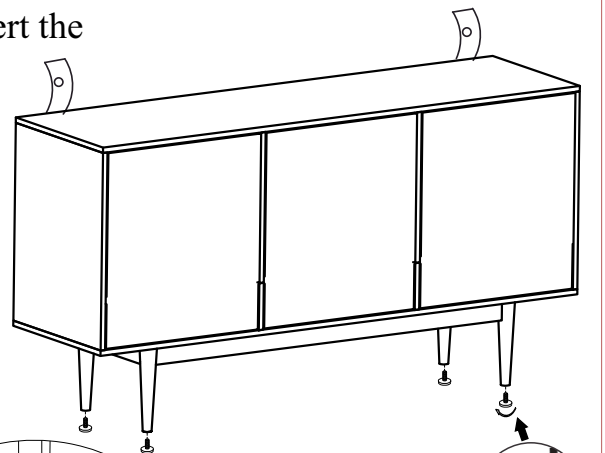

1 Pcs

4 Pcs

4 Pcs

4 Pcs

1 Pc

MANDATORY : TIP STRAP FITTING INSTRUCTIONS

KARE
DESIGN

87205 - SIDEBORD JUNGLE NATURE
160X75CM

Drill a hole in the wall and insert the rawl plug .

STEP : 2
Make a mark on the wall through the strap .

STEP : 3
Insert screw through washer into hole in wall

Hinweis: Stellen Sie die Nivelliergeräte ein bessere Bodenstabilität.
Note: Adjust levelers for better ground stability.