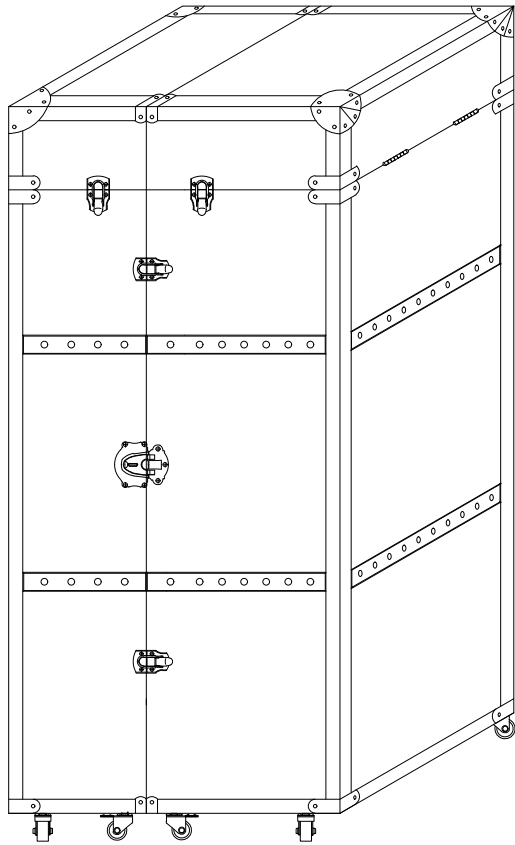

# 87201 Bar Cabinet Venezia White

**KARE**  
DESIGN

A  4x

C  1x

B  2x