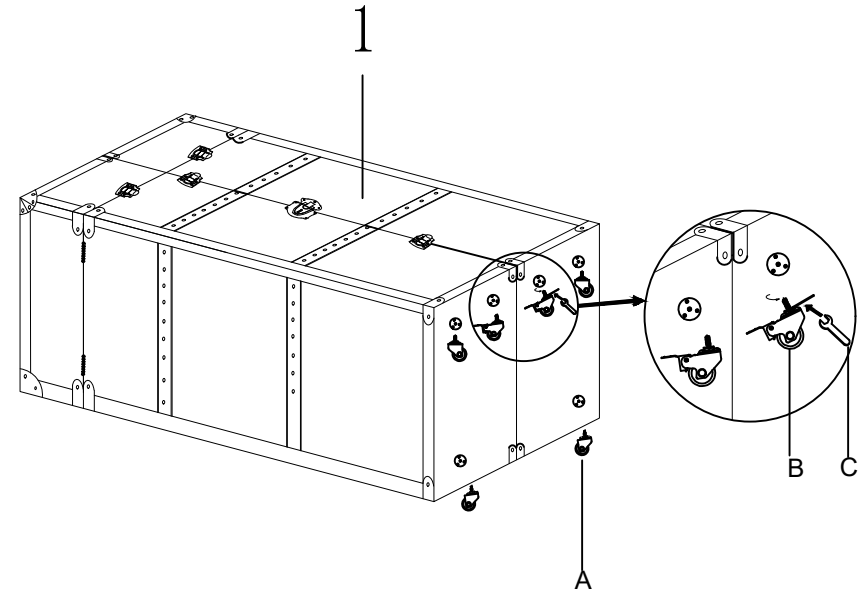

# 87201 Bar Cabinet Venezia White

**KARE**  
DESIGN

A  4x

C  1x

B  2x