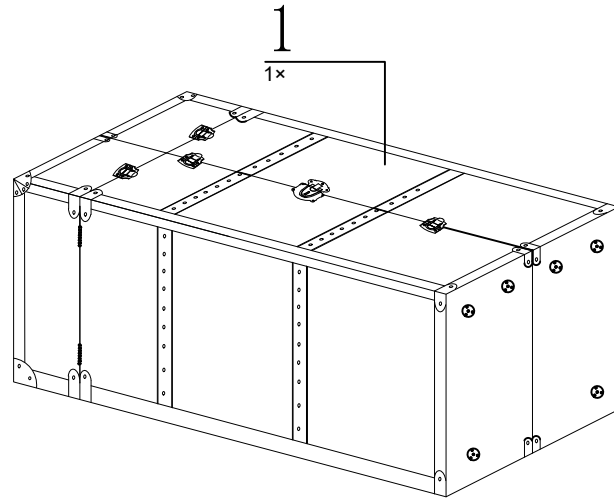

# 87201 Bar Cabinet Venezia White

**KARE**  
DESIGN

A  4x

C  1x

B  2x