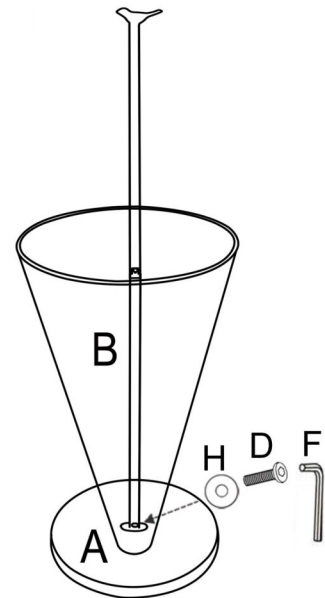

87083 - Umbrella Stand Singing In The Rain Gold

KARE
DESIGN

DESC.	Diagram	QTY	DESC.	Diagram	QTY
A		1	B		1
C		1	D	 M8×30	1
E		1	F	 M6×10	1
G		1	H		1

Step 1

Step 2

Step 3