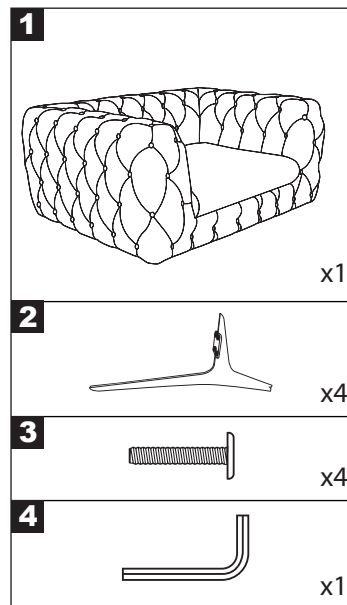

87010 Armchir Bellisima Velvet Green **KARE**  
installation  
instruction

87010 Armchir Bellisima Velvet Green **KARE**  
installation  
instruction