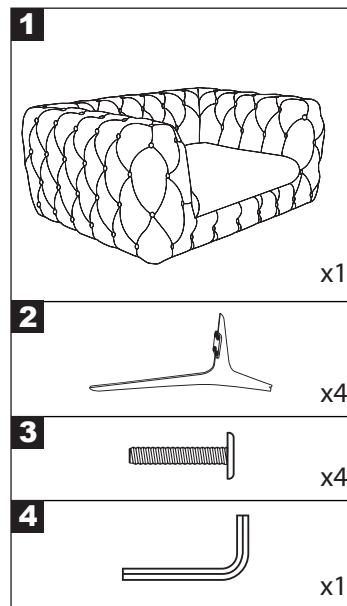

87009 Armchir Bellisima Velvet Beige

KARE

installation
instruction

87009 Armchir Bellisima Velvet Beige

KARE

installation
instruction