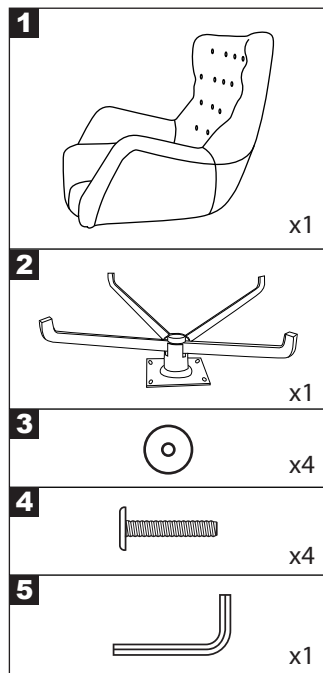

86967 Bellisima Swivel Armchair Beige

**KARE**  
DESIGN

86967 Bellisima Swivel Armchair Beige

**KARE**  
DESIGN