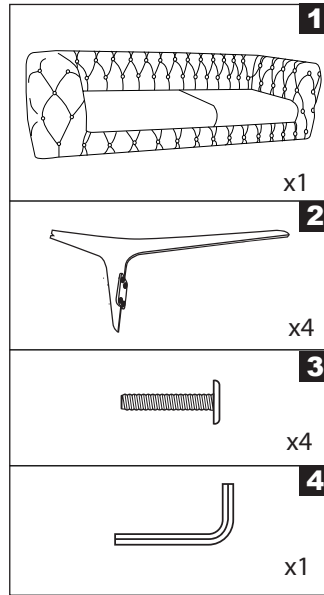

86930 Sofa Bellissima 2 Seater Beige

KARE
DESIGN

86930 Sofa Bellissima 2 Seater Beige

KARE
DESIGN