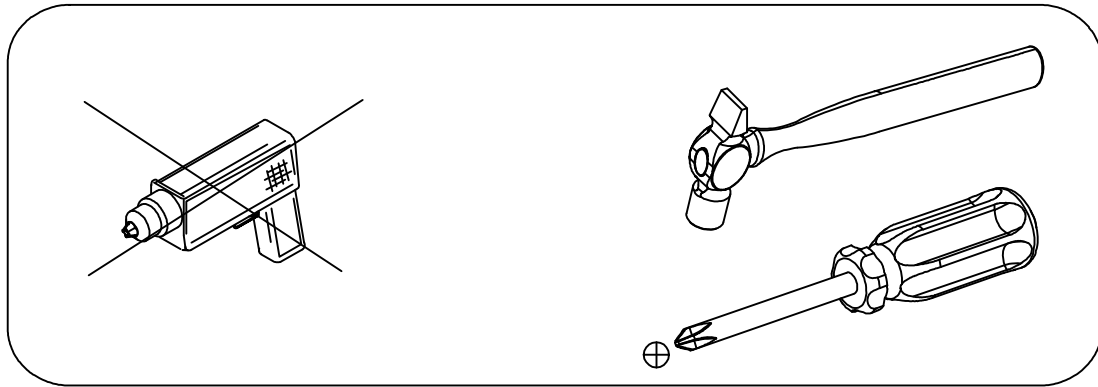

**86907 - HIGHBOARD**  
**LAMELLO COLORE 110X95CM**  
ASSEMBLY INSTRUCTION

60 min

		86907
1	1	1100x400x18
2	1	1100x400x18
3	2	398x464x18
4	1	339x464x18
5	2	532x474x5
6	2	520x310x15
7	1	540x460x18
8	1	540x460x18