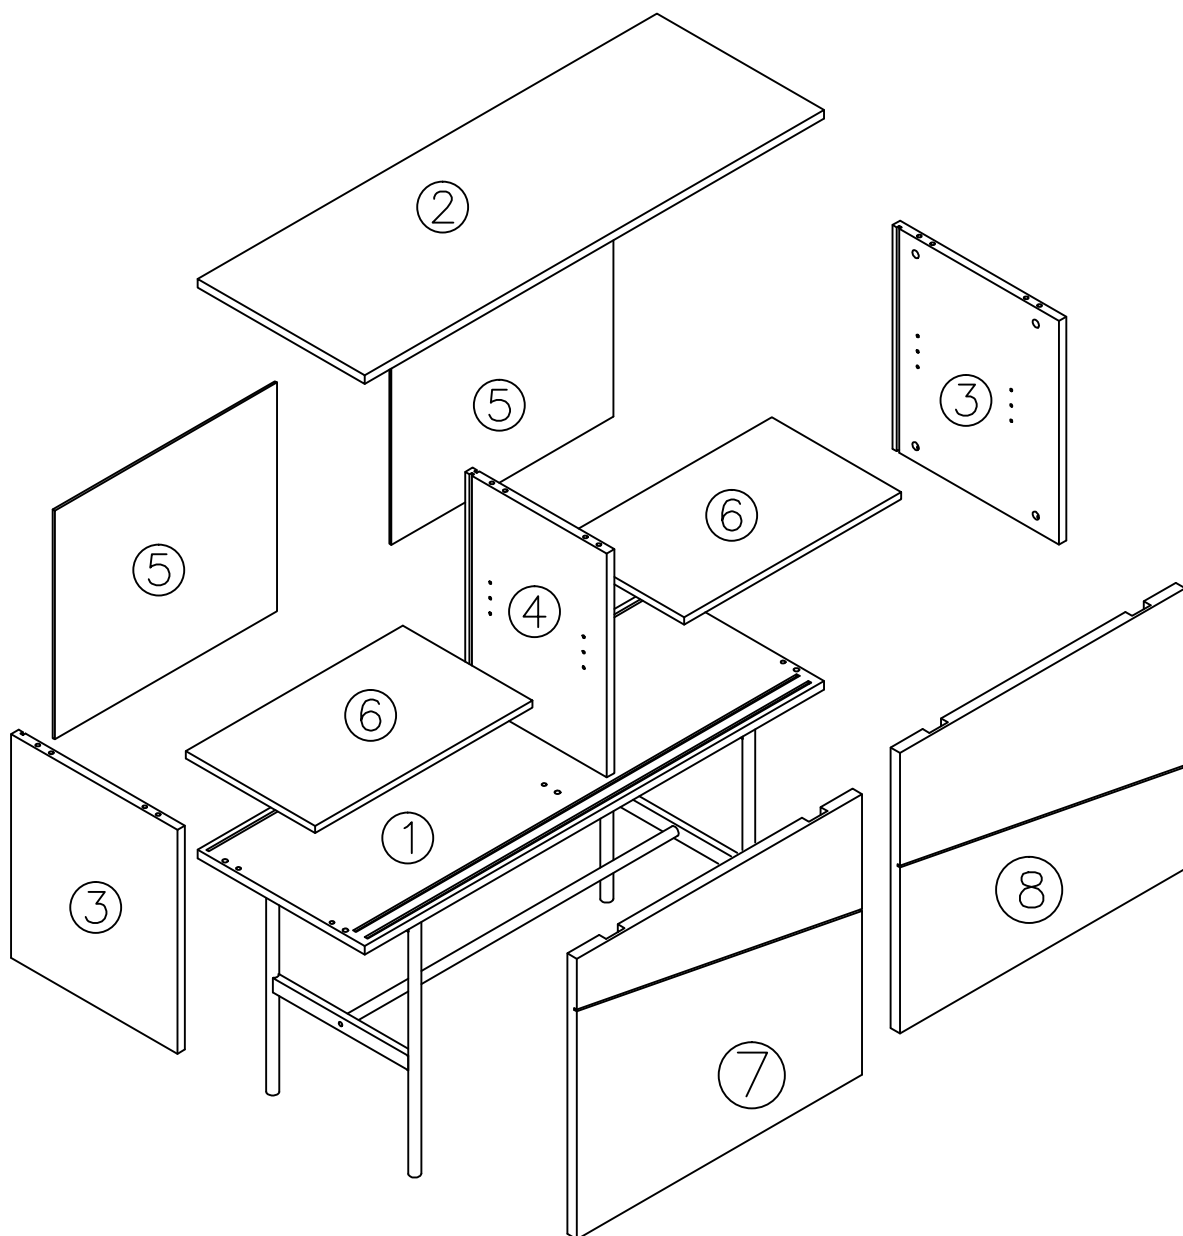

**86907 - HIGHBOARD**  
**LAMELLO COLORE 110X95CM**  
ASSEMBLY INSTRUCTION

60 min

		86907
1	1	1100x400x18
2	1	1100x400x18
3	2	398x464x18
4	1	339x464x18
5	2	532x474x5
6	2	520x310x15
7	1	540x460x18
8	1	540x460x18