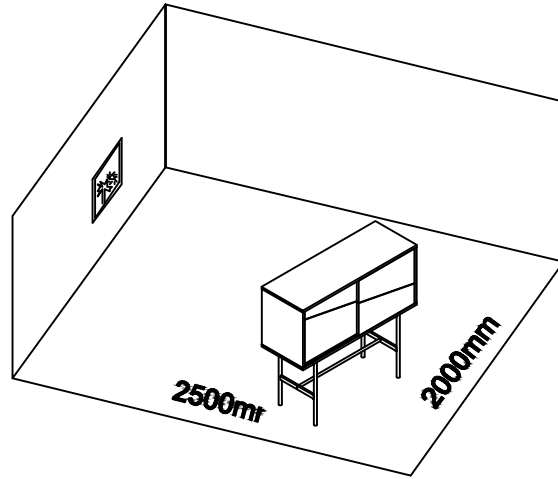

**86907 - HIGHBOARD**  
**LAMELLO COLORE 110X95CM**  
ASSEMBLY INSTRUCTION

60 min

		86907
1	1	1100x400x18
2	1	1100x400x18
3	2	398x464x18
4	1	339x464x18
5	2	532x474x5
6	2	520x310x15
7	1	540x460x18
8	1	540x460x18