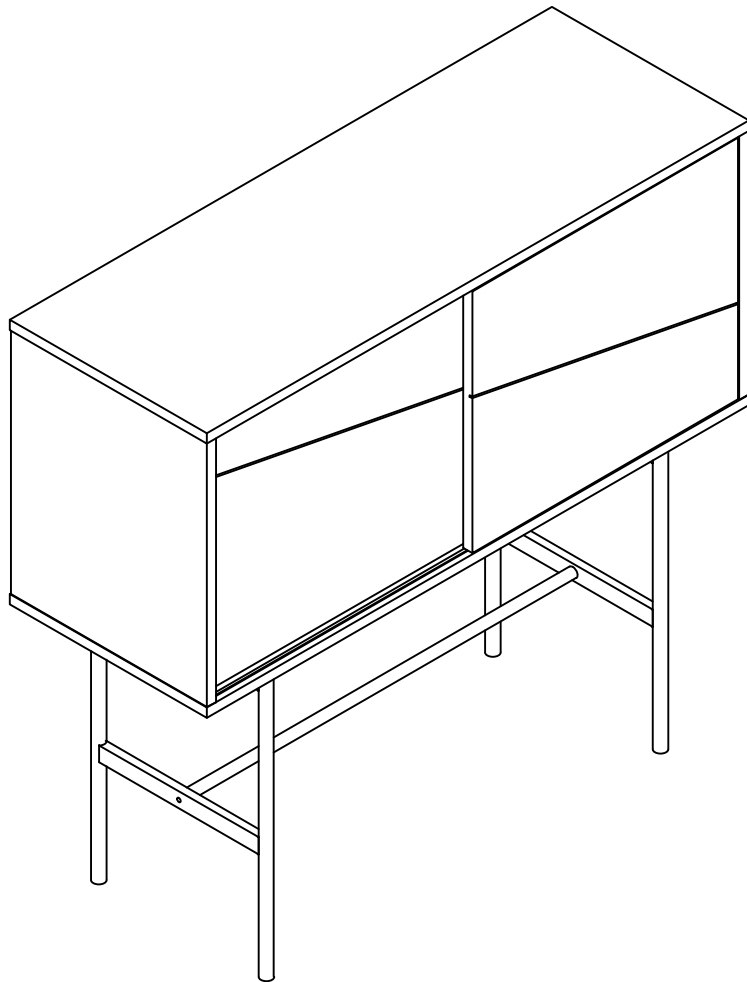

**86907 - HIGHBOARD**  
**LAMELLO COLORE 110X95CM**  
ASSEMBLY INSTRUCTION

60 min

		86907
1	1	1100x400x18
2	1	1100x400x18
3	2	398x464x18
4	1	339x464x18
5	2	532x474x5
6	2	520x310x15
7	1	540x460x18
8	1	540x460x18