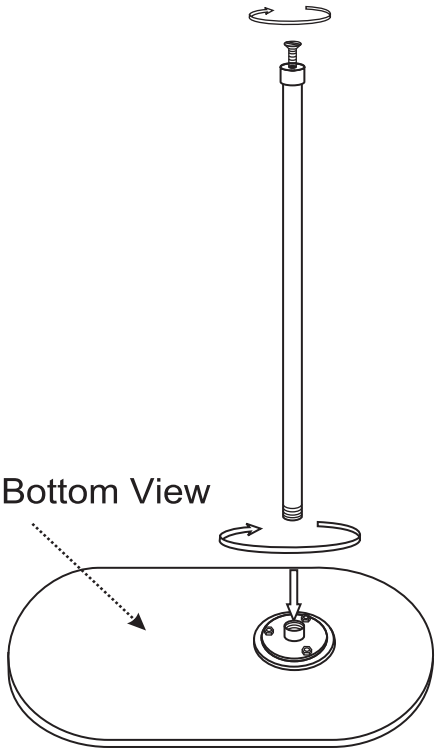

86711- SIDE TABLE SLIDE 50X30CM

KARE
DESIGN

Step (1)

Open the Screw

Top Bottom View

Step (2)

Step (3)

COMPLETE PIECE