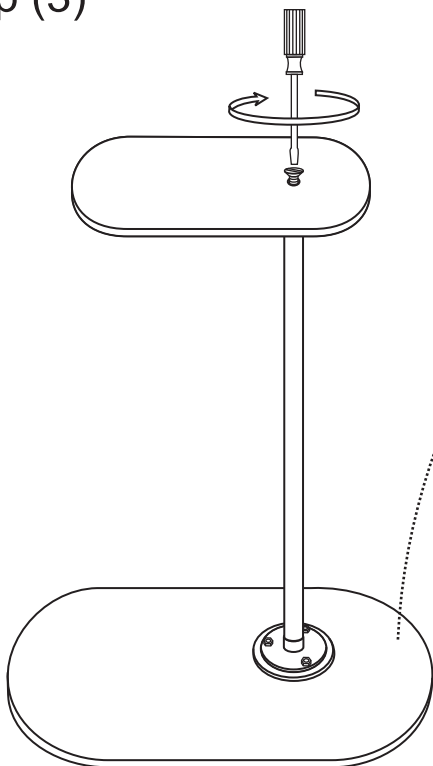

86711- SIDE TABLE SLIDE 50X30CM

KARE
DESIGN

Step (1)

Open the Screw

Top Bottom View

Step (2)

Step (3)

COMPLETE PIECE