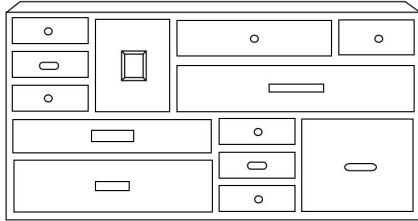

# 86704 High Dresser Chalet Gold 13 Drawers

(1) x1

(2) x4

①

②