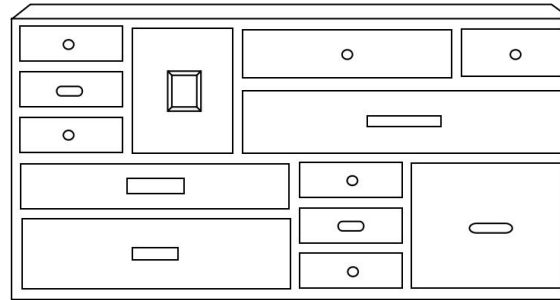

# 86704 High Dresser Chalet Gold 13 Drawers

(1) x1

(2) x4

①

②