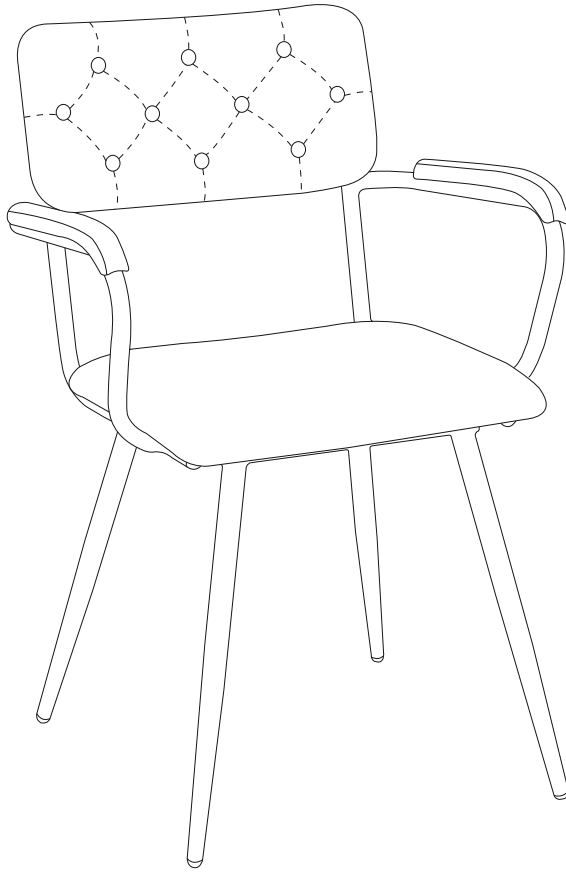

# 86677 - CHAIR WITH ARMREST SALSA LEATHER DARK GREEN

# KARE DESIGN

(1) x 2

2) x 2

(3) x 10

M6 X 25

4) x 10

5) x 10

(6) x 1