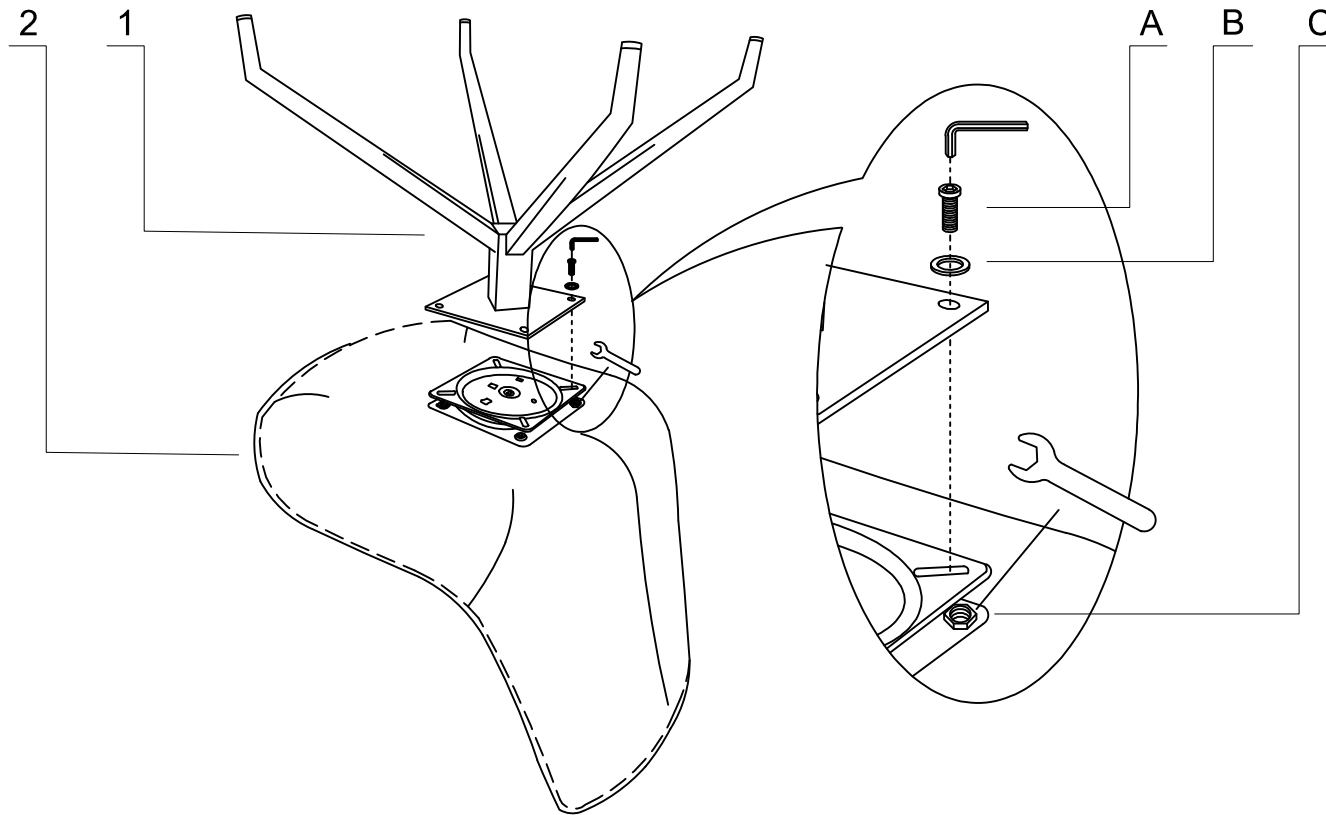

86632

Swivel Chair Lori Grey Brown

KARE
DESIGN

A

M8*16= 4x

B

Ø8*2= 4x

C

M8*6= 4x

86632 Swivel Chair Lori Grey Brown