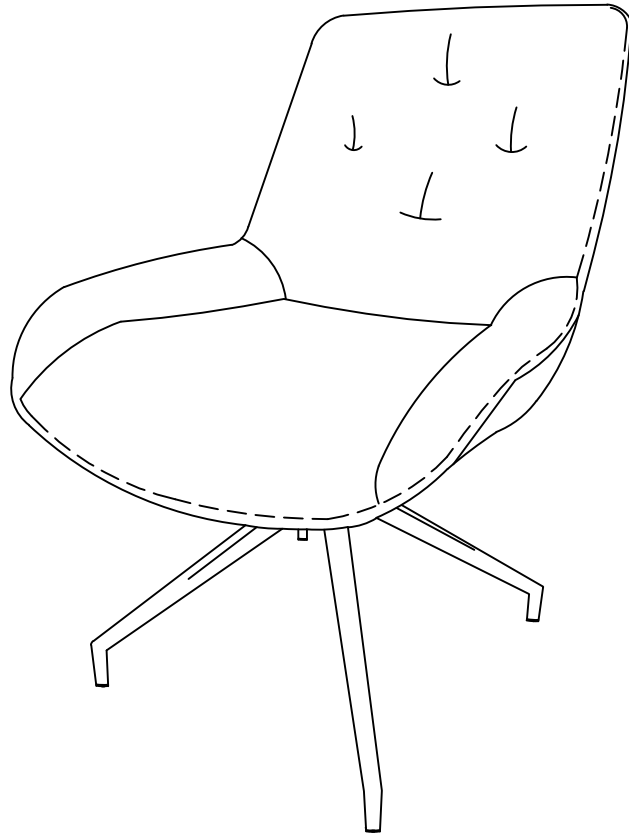

86632

Swivel Chair Lori Grey Brown

KARE
DESIGN

A

M8*16= 4x

B

Ø8*2= 4x

C

M8*6= 4x

86632 Swivel Chair Lori Grey Brown