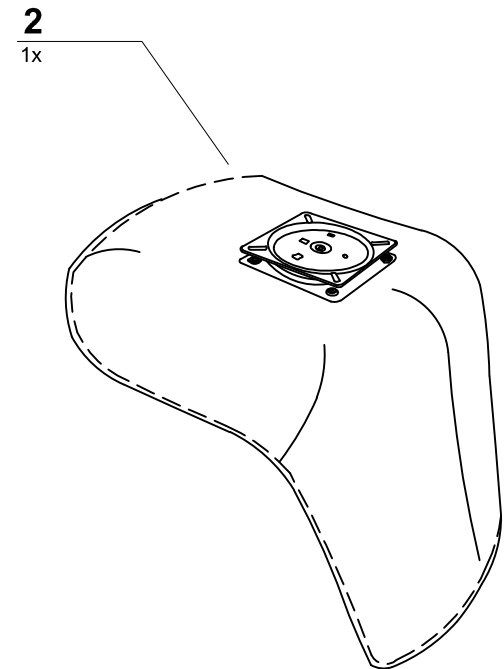

86632

Swivel Chair Lori Grey Brown

KARE
DESIGN

A

M8*16= 4x

B

Ø8*2= 4x

C

M8*6= 4x

86632 Swivel Chair Lori Grey Brown