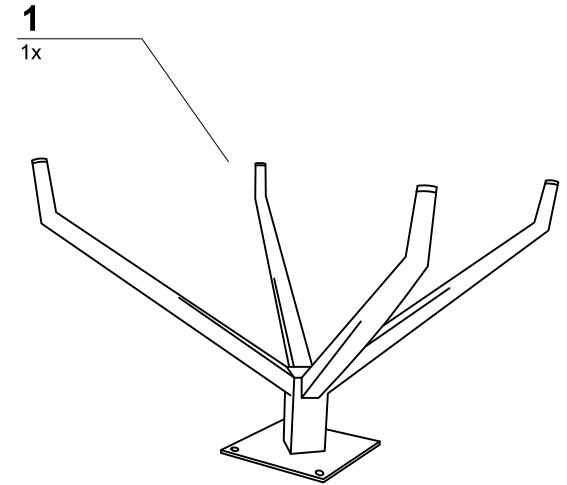

86632

Swivel Chair Lori Grey Brown

KARE
DESIGN

A

M8*16= 4x

B

Ø8*2= 4x

C

M8*6= 4x

86632 Swivel Chair Lori Grey Brown