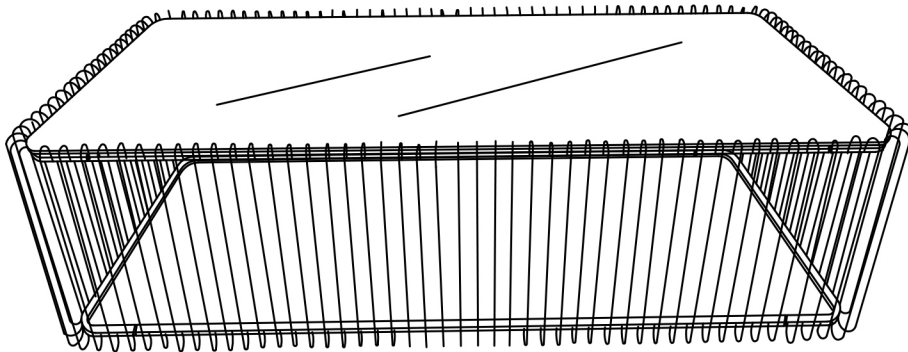

86526 Coffee Table Wire Glass Marble White 145x70cm
 86605 Coffee Table Wire Glass Marble Black 145x70cm

KARE
 DESIGN

STEP 1

STEP 2

NO.	A	B	C (C1-C2)	D (D1-D2)	E	F
TYPE						
QTY	1 PC	1 PC	2 PCS	2 PCS	1 PC	24 PCS

86526 Coffee Table Wire Glass Marble White 145x70cm
86605 Coffee Table Wire Glass Marble Black 145x70cm

KARE
DESIGN

STEP 3

STEP 4

NO.	G	H
TYPE		
QTY	1 PC	6 PCS