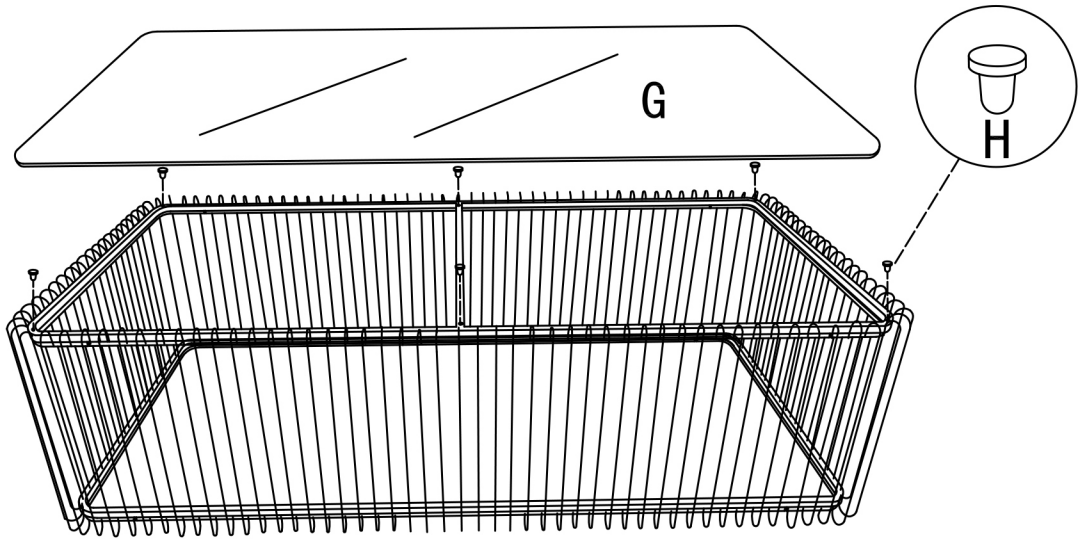

86526 Coffee Table Wire Glass Marble White 145x70cm
 86605 Coffee Table Wire Glass Marble Black 145x70cm

KARE
 DESIGN

STEP 1

STEP 2

NO.	A	B	C (C1-C2)	D (D1-D2)	E	F
TYPE						
QTY	1 PC	1 PC	2 PCS	2 PCS	1 PC	24 PCS

86526 Coffee Table Wire Glass Marble White 145x70cm
86605 Coffee Table Wire Glass Marble Black 145x70cm

KARE
DESIGN

STEP 3

STEP 4

NO.	G	H
TYPE		
QTY	1 PC	6 PCS