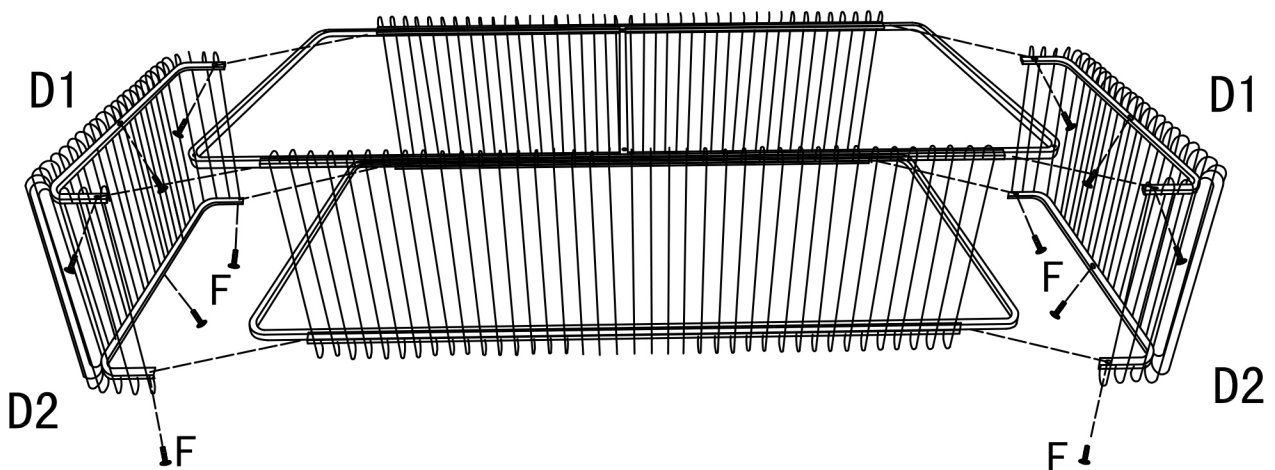

86526 Coffee Table Wire Glass Marble White 145x70cm
 86605 Coffee Table Wire Glass Marble Black 145x70cm

KARE
 DESIGN

STEP 1

STEP 2

NO.	A	B	C (C1-C2)	D (D1-D2)	E	F
TYPE						
QTY	1 PC	1 PC	2 PCS	2 PCS	1 PC	24 PCS

86526 Coffee Table Wire Glass Marble White 145x70cm
86605 Coffee Table Wire Glass Marble Black 145x70cm

KARE
DESIGN

STEP 3

STEP 4

NO.	G	H
TYPE		
QTY	1 PC	6 PCS