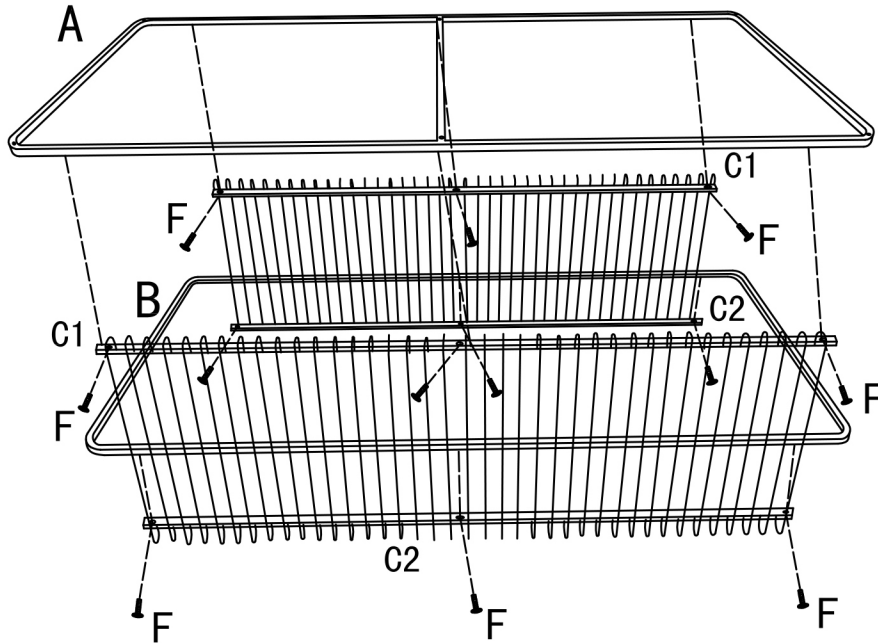

86526 Coffee Table Wire Glass Marble White 145x70cm
 86605 Coffee Table Wire Glass Marble Black 145x70cm

KARE
 DESIGN

STEP 1

STEP 2

NO.	A	B	C (C1-C2)	D (D1-D2)	E	F
TYPE						
QTY	1 PC	1 PC	2 PCS	2 PCS	1 PC	24 PCS

86526 Coffee Table Wire Glass Marble White 145x70cm
86605 Coffee Table Wire Glass Marble Black 145x70cm

KARE
DESIGN

STEP 3

STEP 4

NO.	G	H
TYPE		
QTY	1 PC	6 PCS