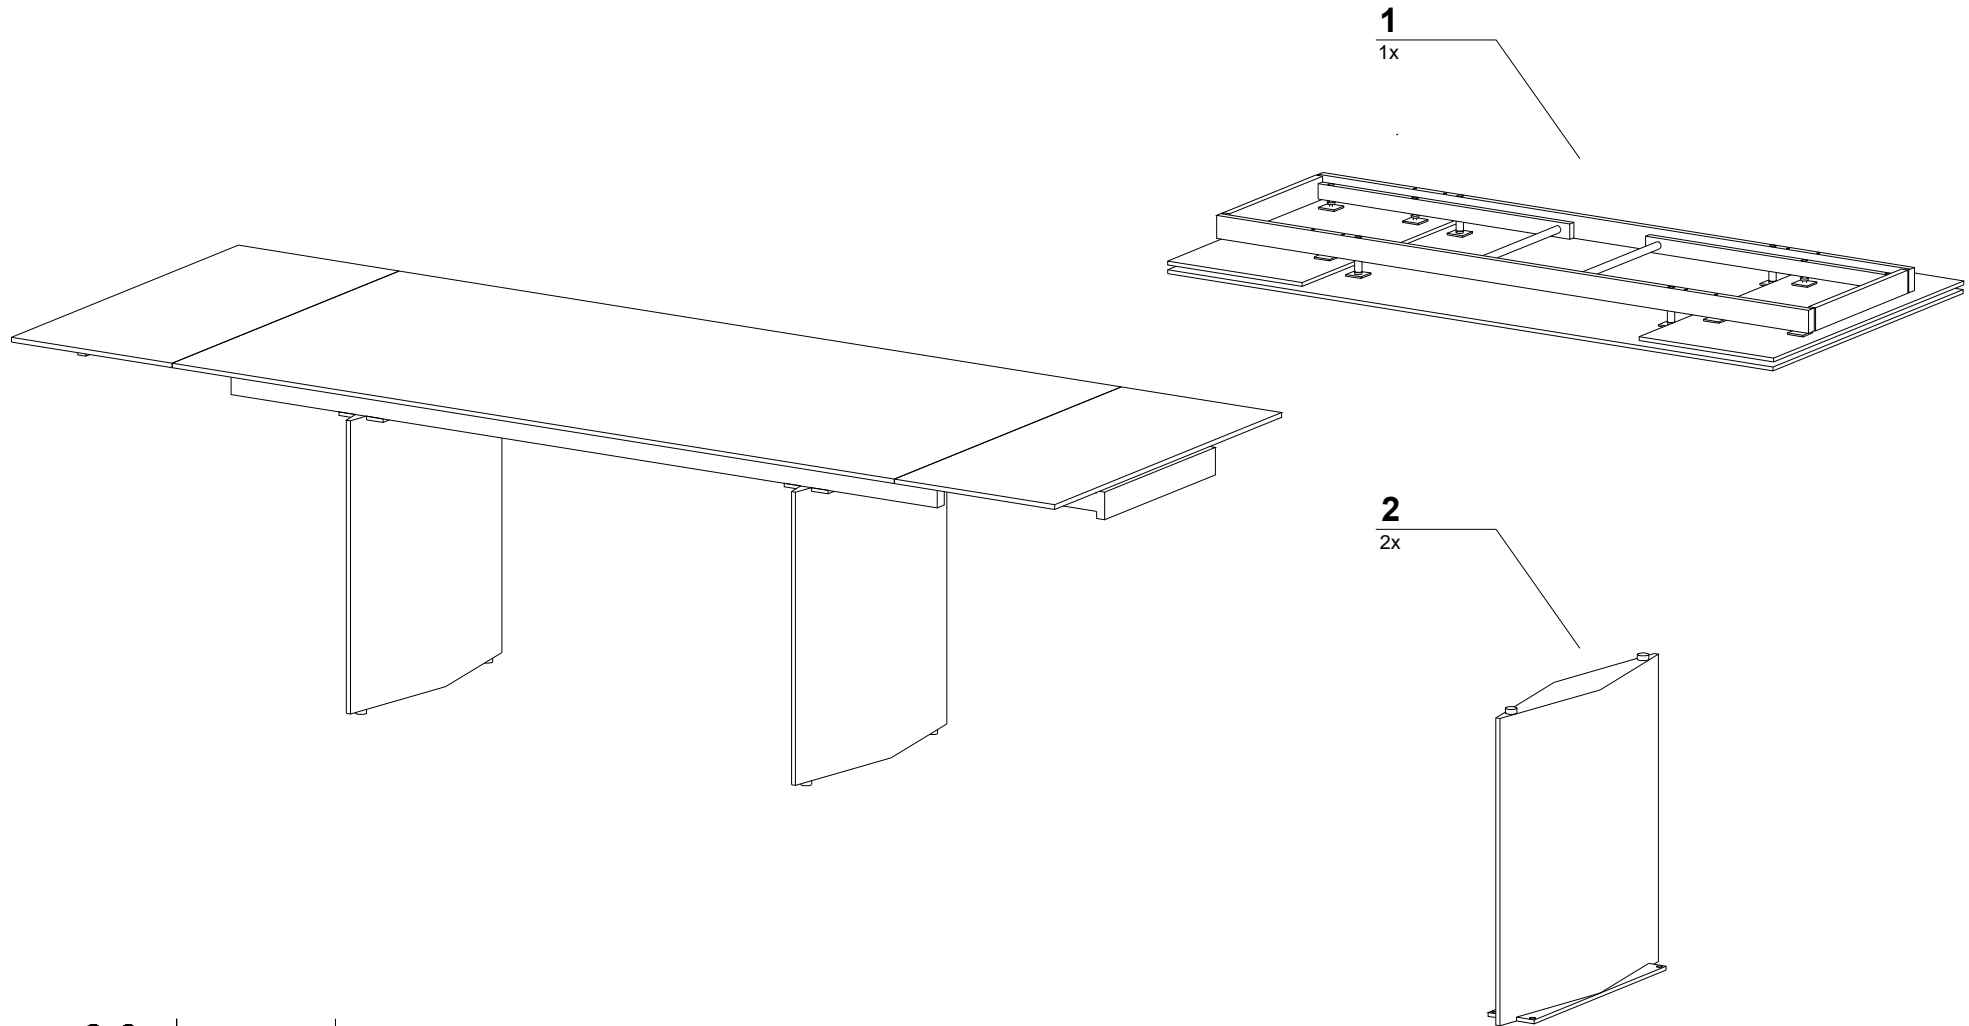

86542

Extension Table Novel

KARE
DESIGN

- A**  M8*20= 8x
- B**  Ø8*2= 8x

KARE
DESIGN

86542 Extension Table Novel

1.

2.