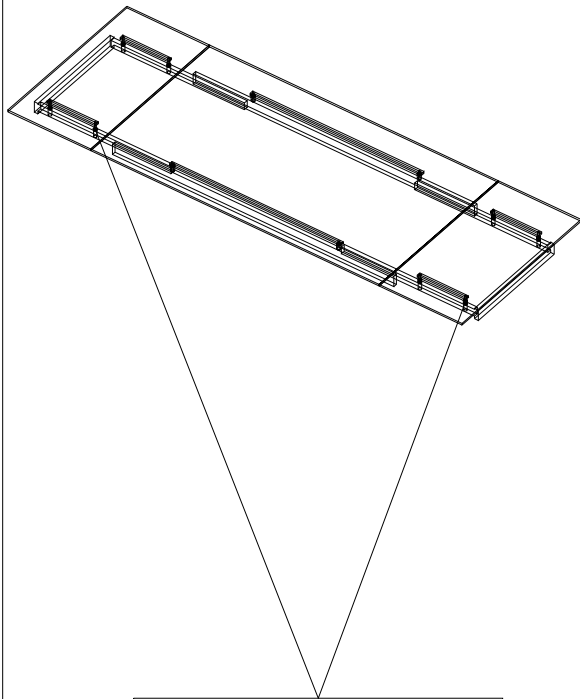

86542

Extension Table Novel

KARE
DESIGN

- A**  M8*20= 8x
- B**  Ø8*2= 8x

KARE
DESIGN

86542 Extension Table Novel

1.

2.