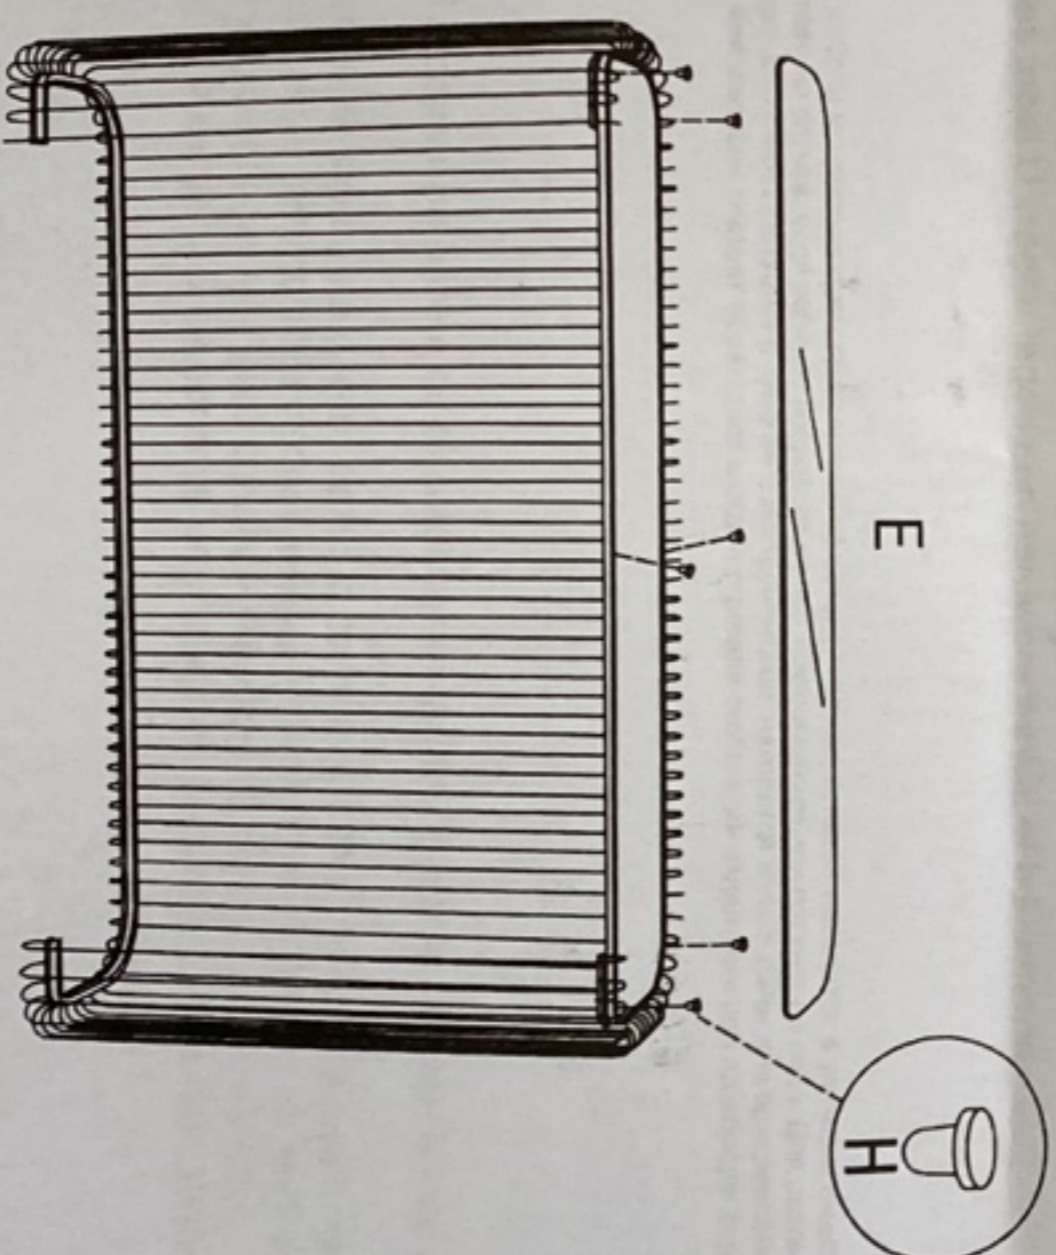

86529 Console Wire Glass Marble Gold  
 86528 Console Wire Glass Black 142x89cm

**KARRE**  
 DESIGN

STEP 1

STEP 2

NO.	A	B	C(C1-C2)	D(D1-D2)	E	F	G	H
TYPE								
QTY	1 PC	1 PC	2 PCS	1 PC	1 PC	14 PCS	1 PC	6 PCS