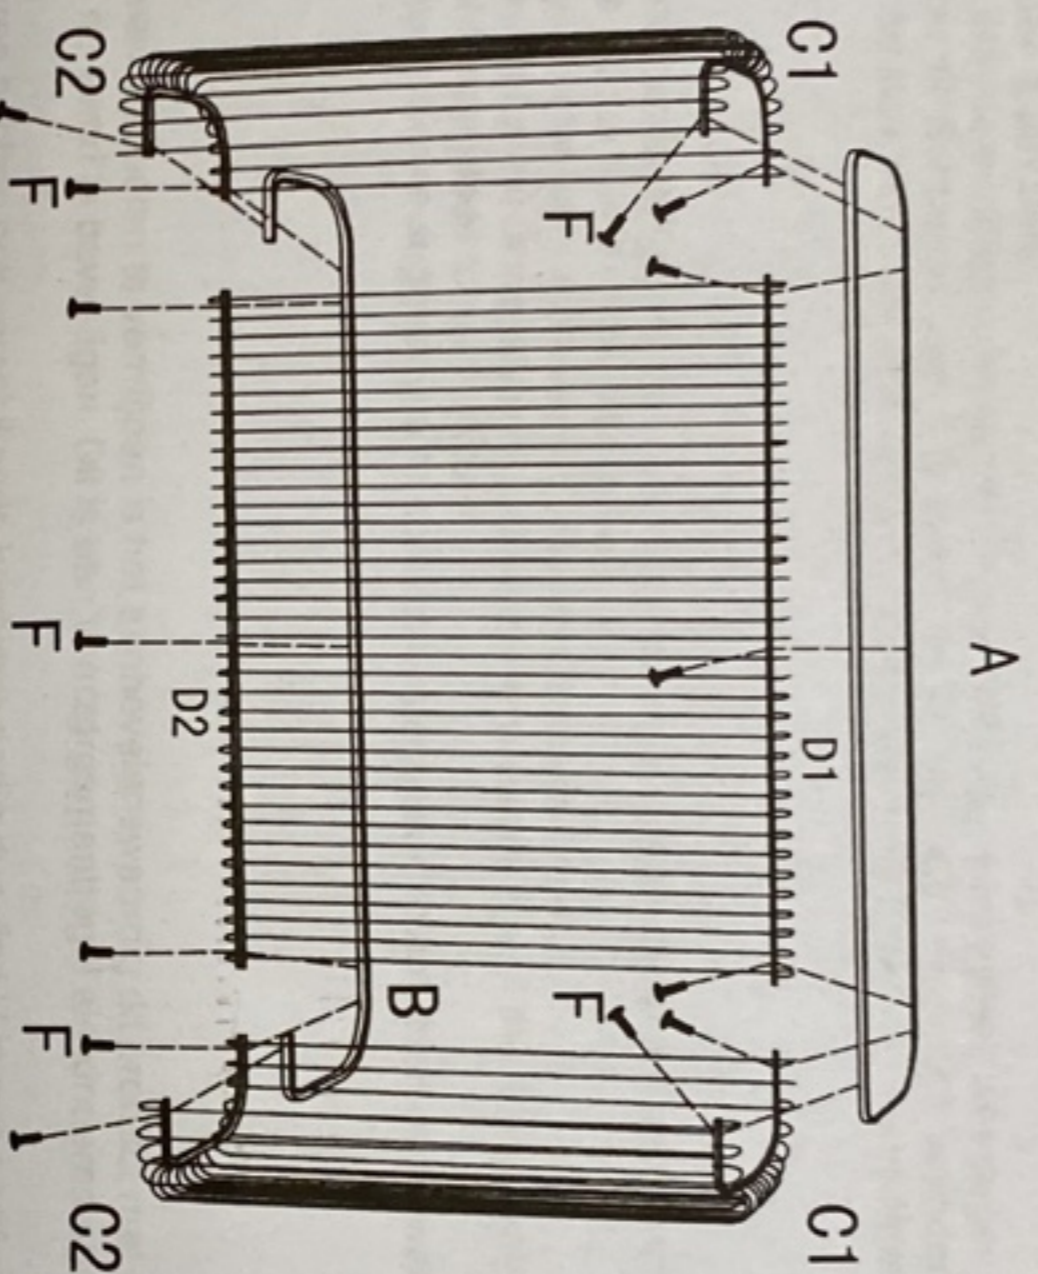

86529 Console Wire Glass Marble Gold  
 86528 Console Wire Glass Black 142x89cm

**KARRE**  
 DESIGN

STEP 1

STEP 2

NO.	A	B	C(C1-C2)	D(D1-D2)	E	F	G	H
TYPE								
QTY	1 PC	1 PC	2 PCS	1 PC	1 PC	14 PCS	1 PC	6 PCS