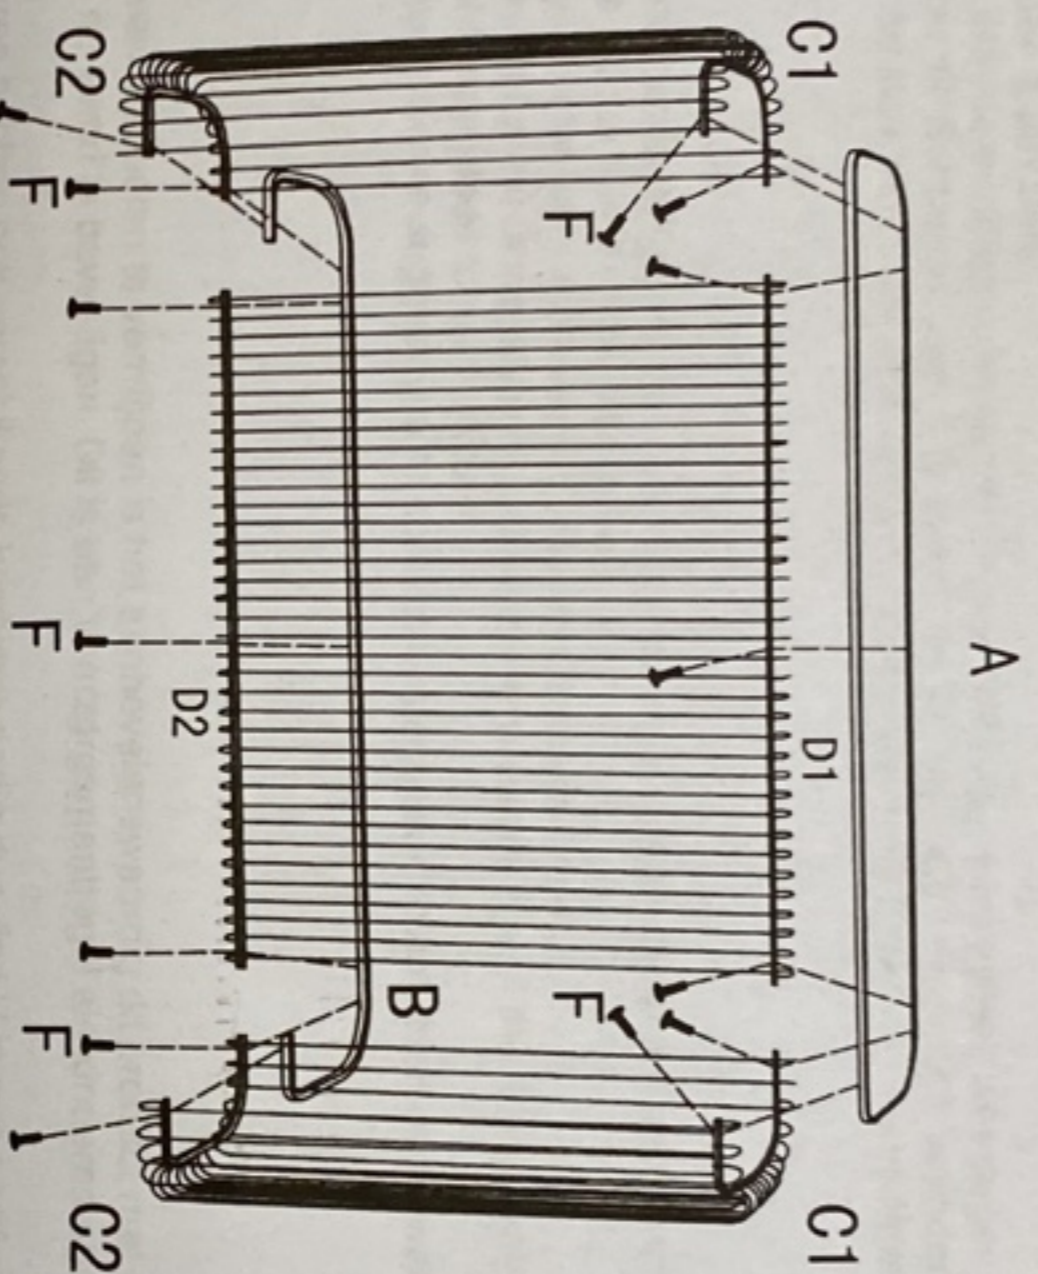

86529 Console Wire Glass Marble Gold
 86528 Console Wire Glass Black 142x89cm

KARRE
 DESIGN

STEP 1

STEP 2

NO.	A	B	C(C1-C2)	D(D1-D2)	E	F	G	H
TYPE								
QTY	1 PC	1 PC	2 PCS	1 PC	1 PC	14 PCS	1 PC	6 PCS