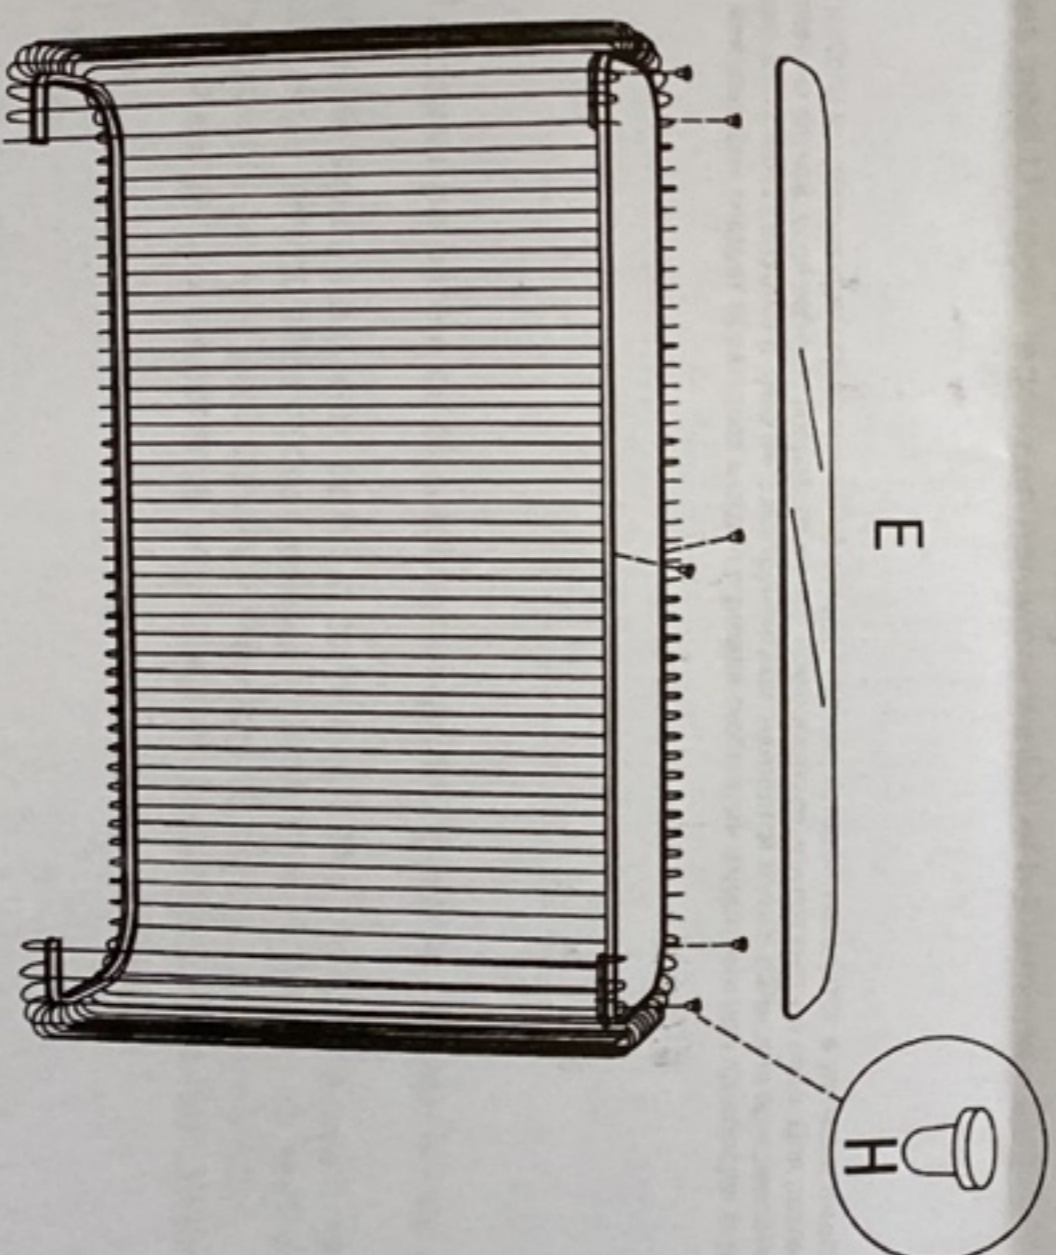

86529 Console Wire Glass Marble Gold
 86528 Console Wire Glass Black 142x89cm

KARRE
 DESIGN

STEP 1

STEP 2

NO.	A	B	C(C1-C2)	D(D1-D2)	E	F	G	H
TYPE								
QTY	1 PC	1 PC	2 PCS	1 PC	1 PC	14 PCS	1 PC	6 PCS