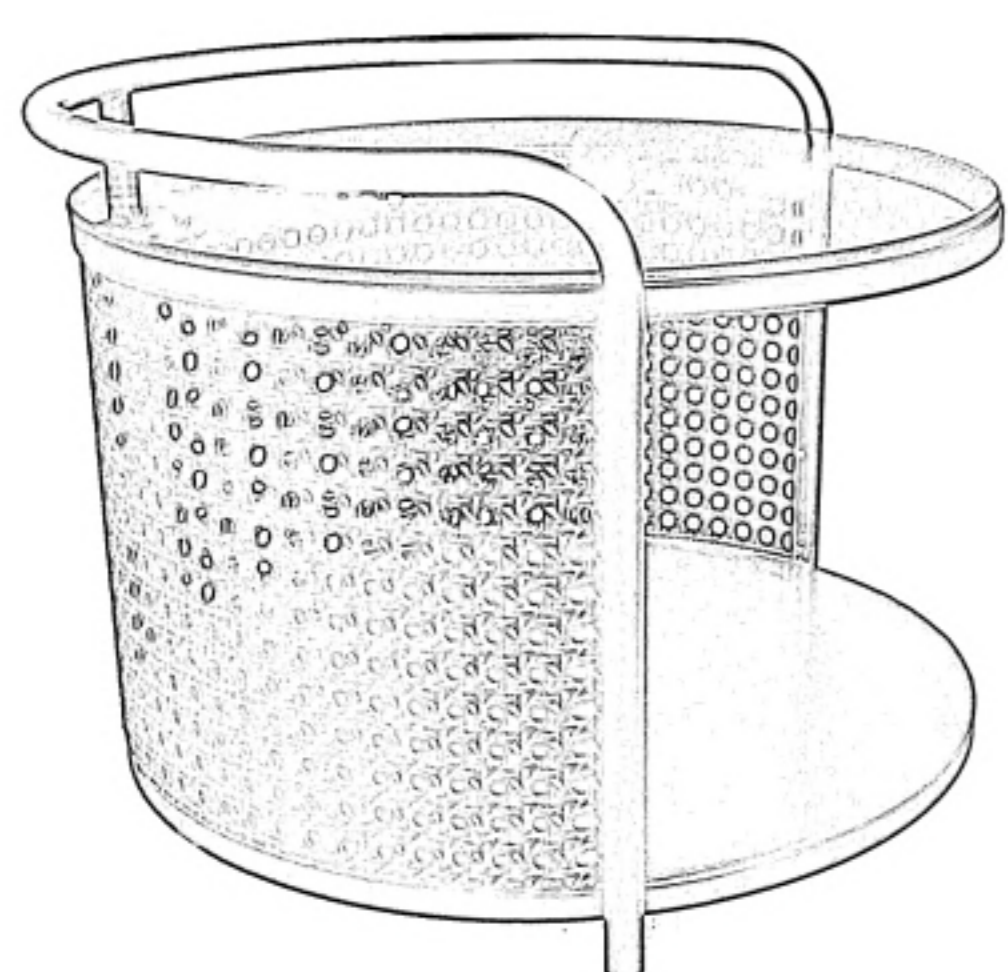

86483 Side Table Fence Ø45cm

KARE
DESIGN

A X1

B X1

C X3

D X4

①

②