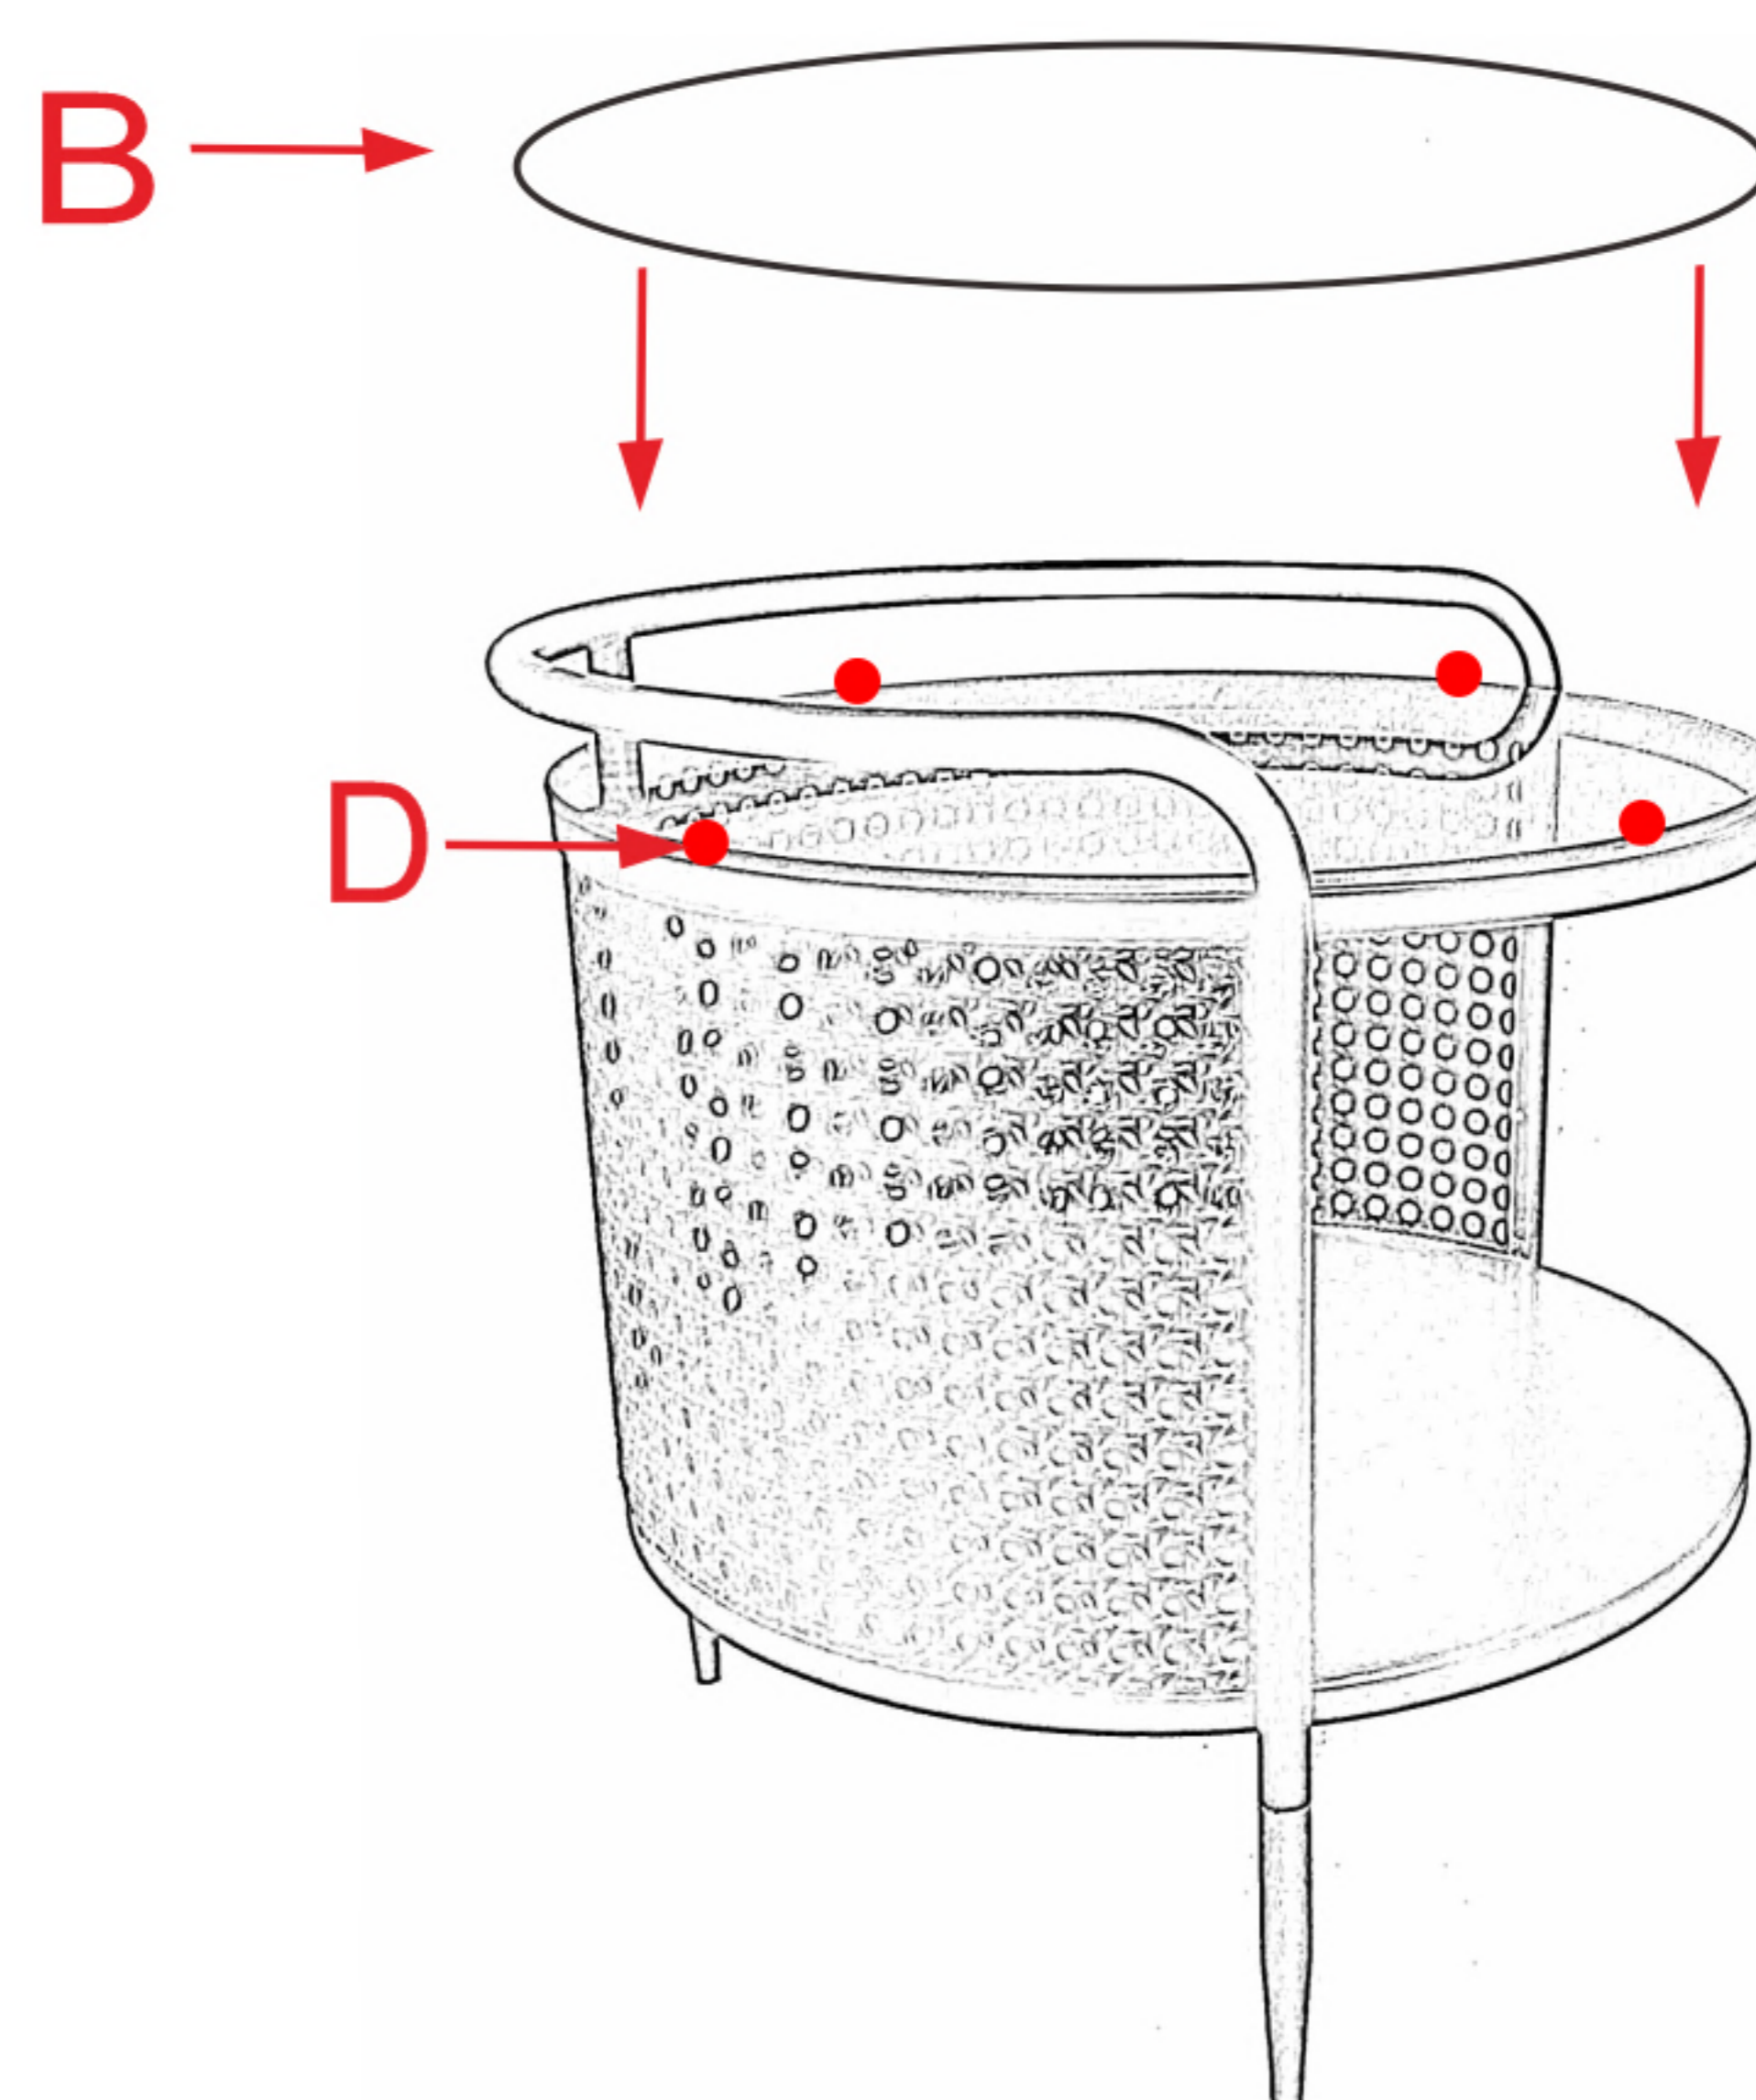

86483 Side Table Fence Ø45cm

KARE
DESIGN

A X1

B X1

C X3

D X4

①

②