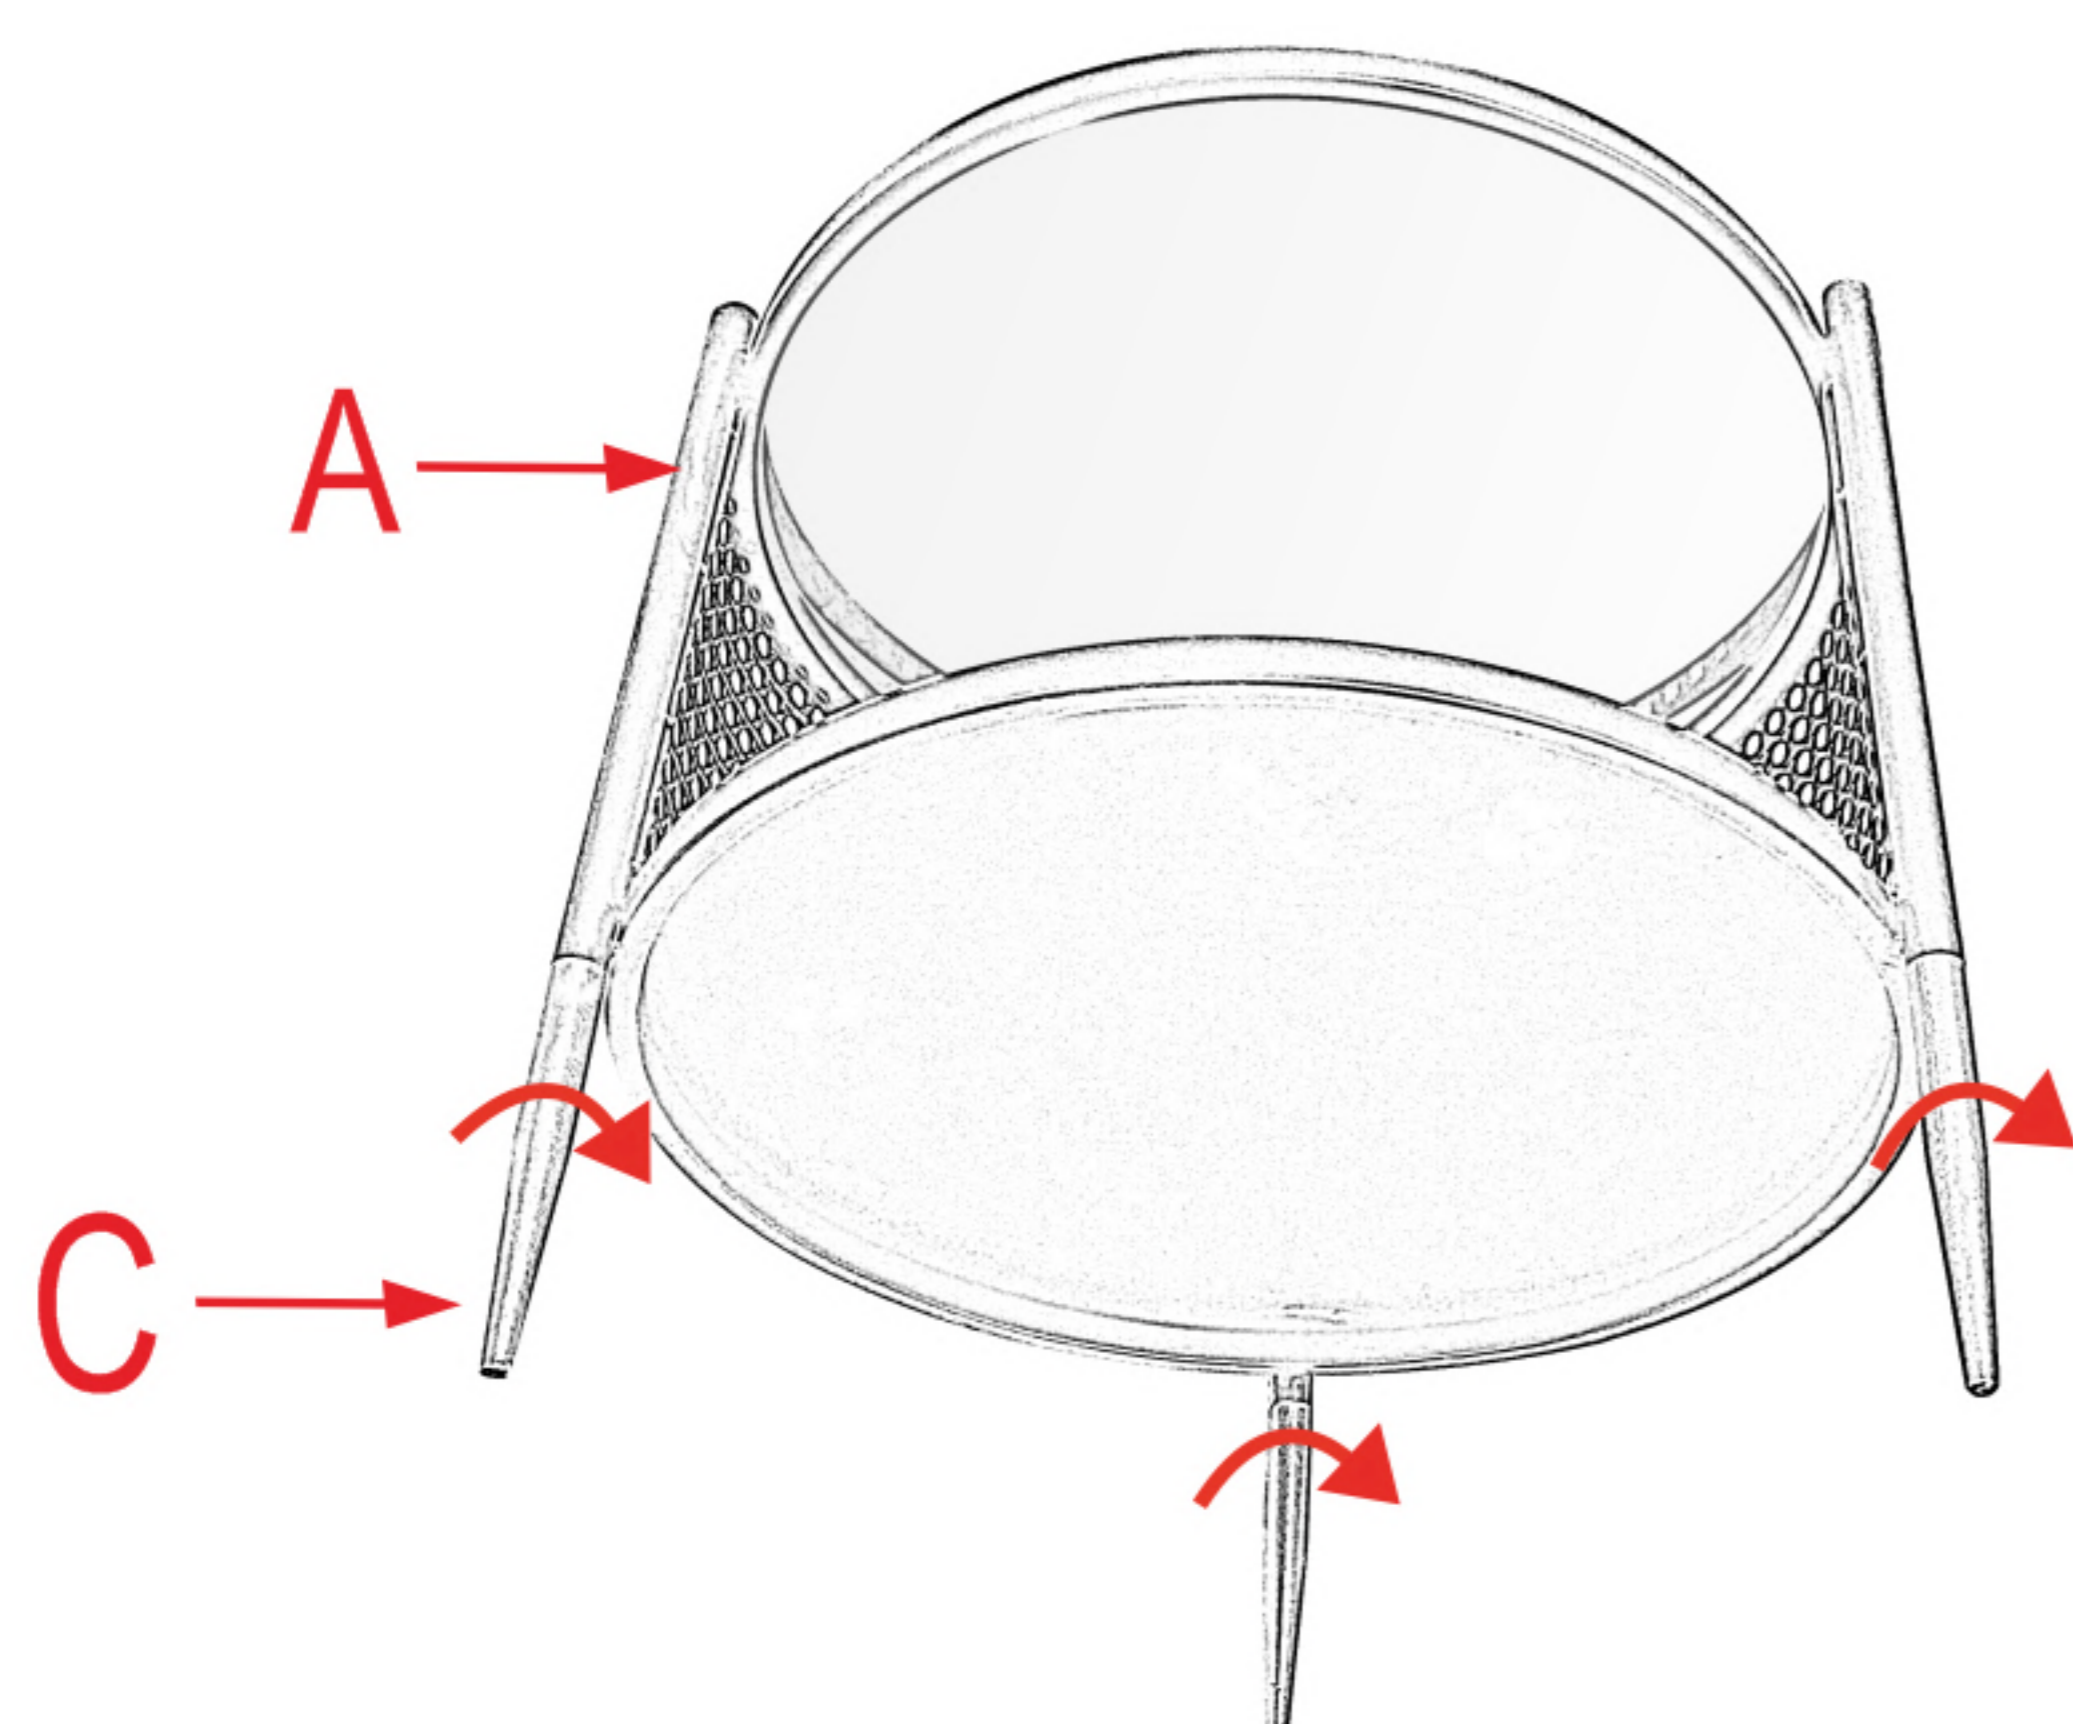

86483 Side Table Fence Ø45cm

KARE
DESIGN

A X1

B X1

C X3

D X4

①

②