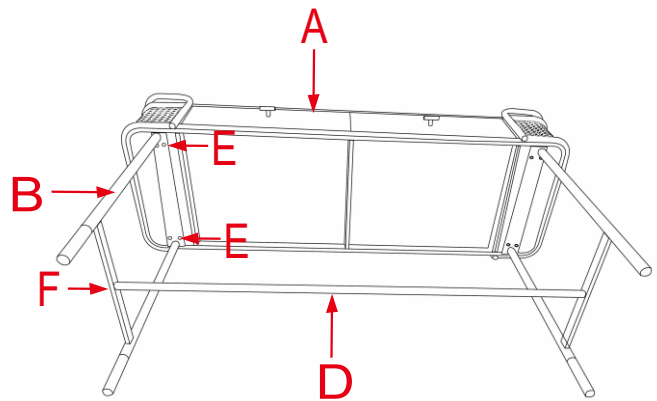

86482 Console Fence 120x80cm

KARE
DESIGN

AX1 	B X2 	C X1 	DX1 	EX8 	
F X2 	G X8 	H X2 	IX2 	J X1 	K X1 

①

②

③

④