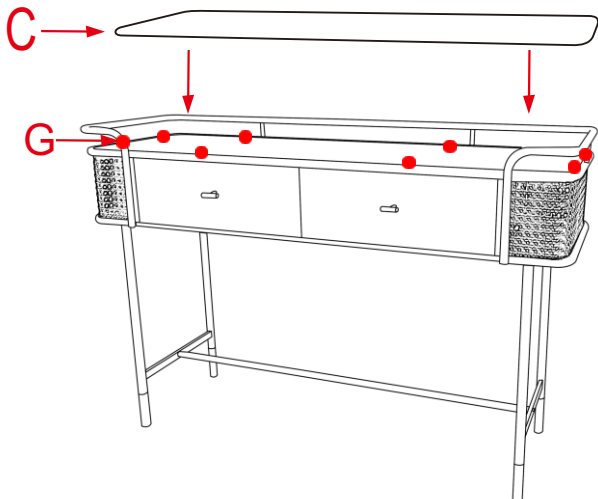

86482 Console Fence 120x80cm

KARE
DESIGN

AX1 	B X2 	C X1 	DX1 	EX8 	
F X2 	G X8 	H X2 	IX2 	J X1 	K X1 

①

②

③

④