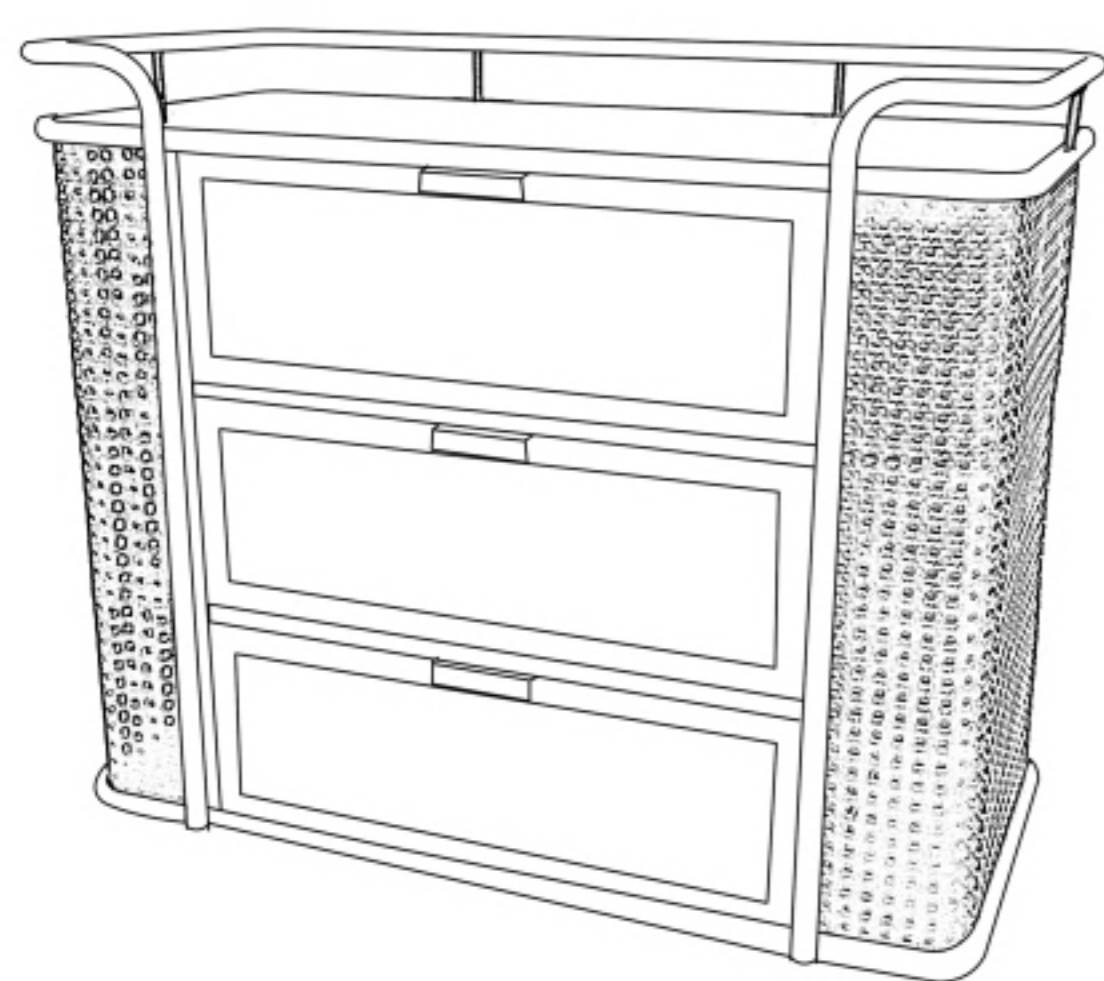

86481 Dresser Fence 80x80cm

KARE
DESIGN

A X1

B X1

C X4

D X8

①

②