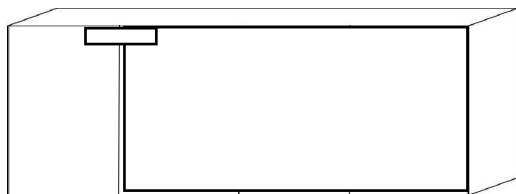

86461 Sideboard Solaris

KARE
DESIGN

(1) x1

(2) x1

(3) x6

Size - 12MM X 15MM (LONG)

(4) x1

①