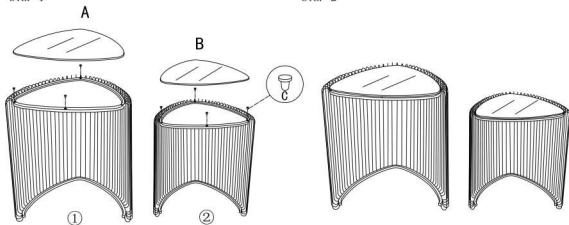

86421 Side Table Wire Triangle Gold (2/Set)  
 86422 Side Table Wire Triangle Black (2/Set)

**KARE**  
 DESIGN

STEP 1

STEP 2

NO.	①	②	A	B	C
TYPE					
QTY	1 PC	1 PC	1 PC	1 PC	8 PCS