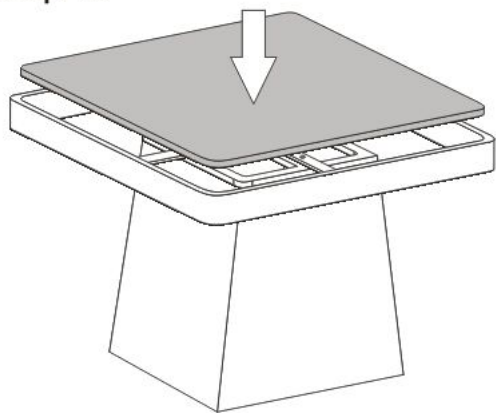

86418 Coffee Table Miler Gold 80x80cm **KARE**
DESIGN

Step 1

Step 2

Step 3

parts

A		4Pcs
B		4Pcs
C		1Pcs
D		1Pcs
E		1Pcs