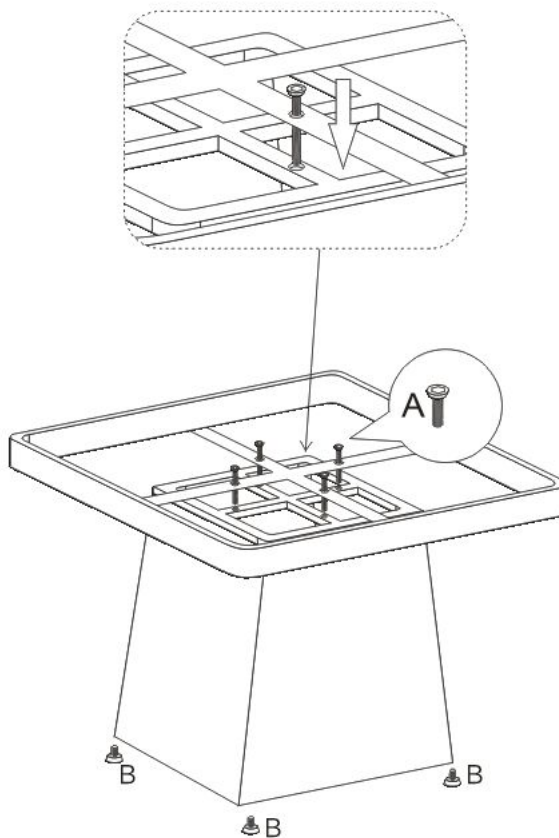

86418 Coffee Table Miler Gold 80x80cm **KARE**
DESIGN

Step 1

Step 2

Step 3

parts

A		4Pcs
B		4Pcs
C		1Pcs
D		1Pcs
E		1Pcs