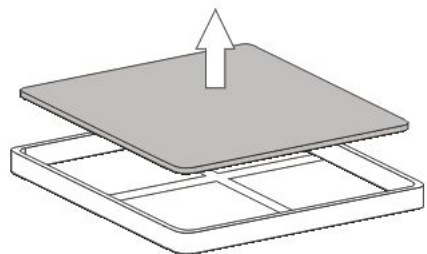

86418 Coffee Table Miler Gold 80x80cm **KARE**
DESIGN

Step 1

Step 2

Step 3

parts

A		4Pcs
B		4Pcs
C		1Pcs
D		1Pcs
E		1Pcs