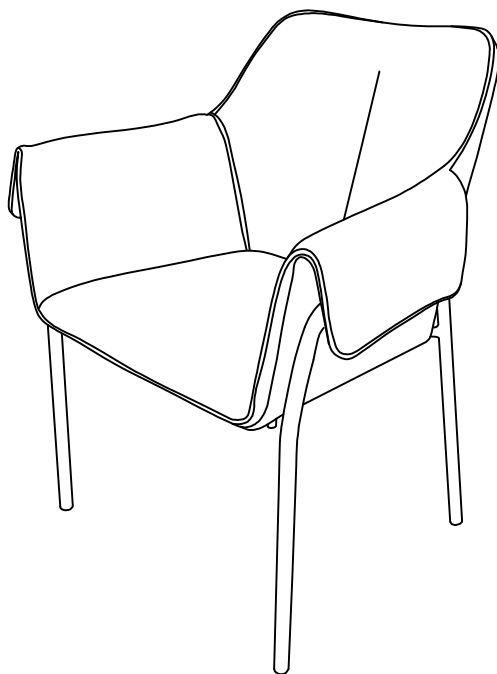

86388:Chair with Armrest Bess Grey

A		x4
B		x4

Finish

0129469

 x1	 0:15	 D x1	 E x1
--	--	--	--

Step:1

**KARE**  
DESIGN