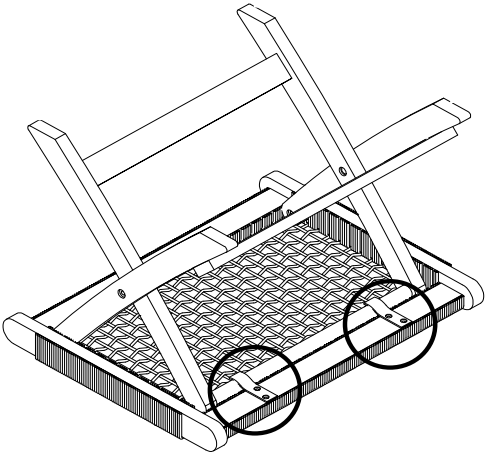

86190
FOLDING STOOL LIZ

KARE
DESIGN

**MAXIMUM WEIGHT
LOADING - 100KG**