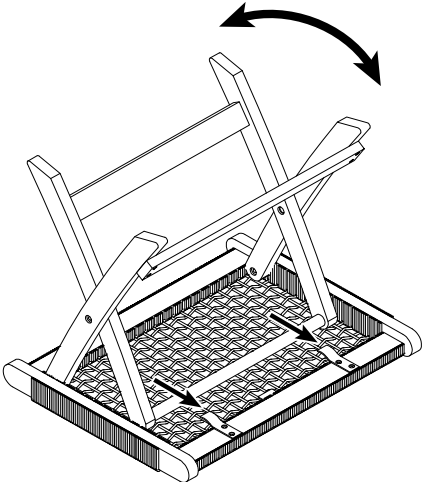

86190
FOLDING STOOL LIZ

KARE
DESIGN

**MAXIMUM WEIGHT
LOADING - 100KG**