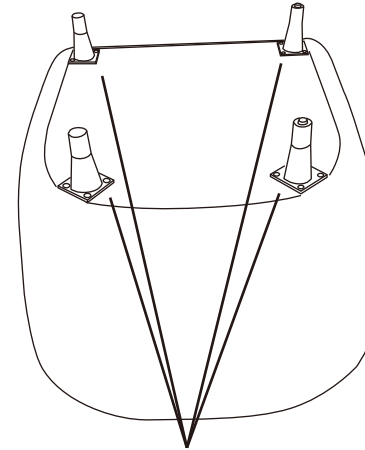

# 86164 Armchair Spectra White

**KARE**  
DESIGN

1  
1x

2  
4x

A  16x

B  16x