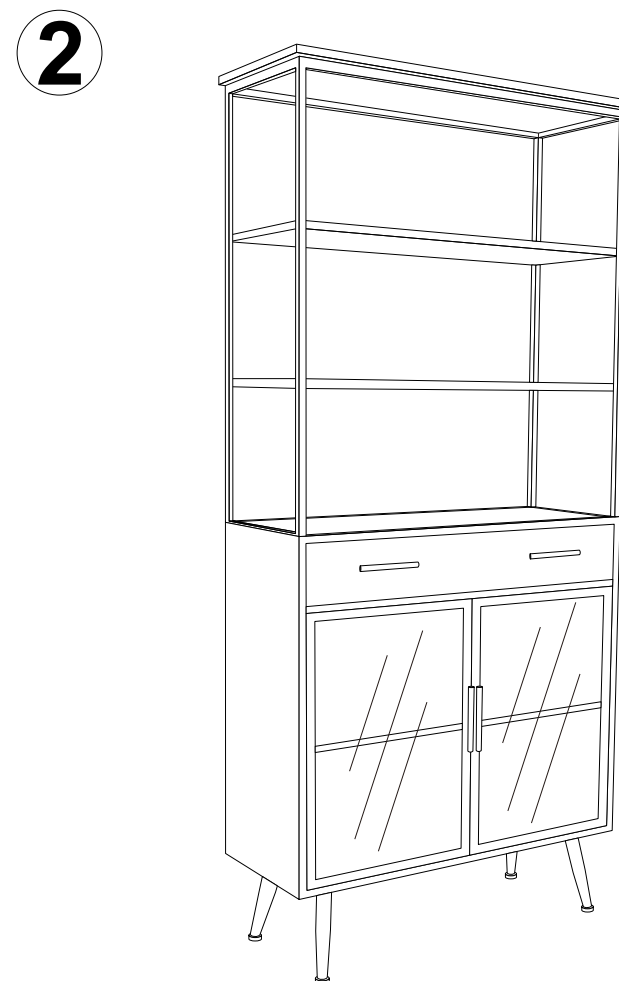

86107-Shelf La Gomera 92x200cm

KARE
DESIGN

A  x 4PCS	B  x 8PCS	C  x 8PCS	D  x 12PCS	E  x 6PCS	F  X3PCS	G  X1PC
---	---	---	---	---	--	---

86107-Shelf La Gomera 92x200cm

<p>a</p>  <p>x 1pcs</p>	<p>b</p>  <p>WALL BRACKETS x 2pcs</p>	<p>c</p>  <p>NYLON STRAP x 2pcs</p>	<p>d</p>  <p>Not Included</p>	<p>e</p>  <p>WALL ANCHORS Not Included</p>
			<p>x 4pcs</p>	<p>x 4pcs</p>