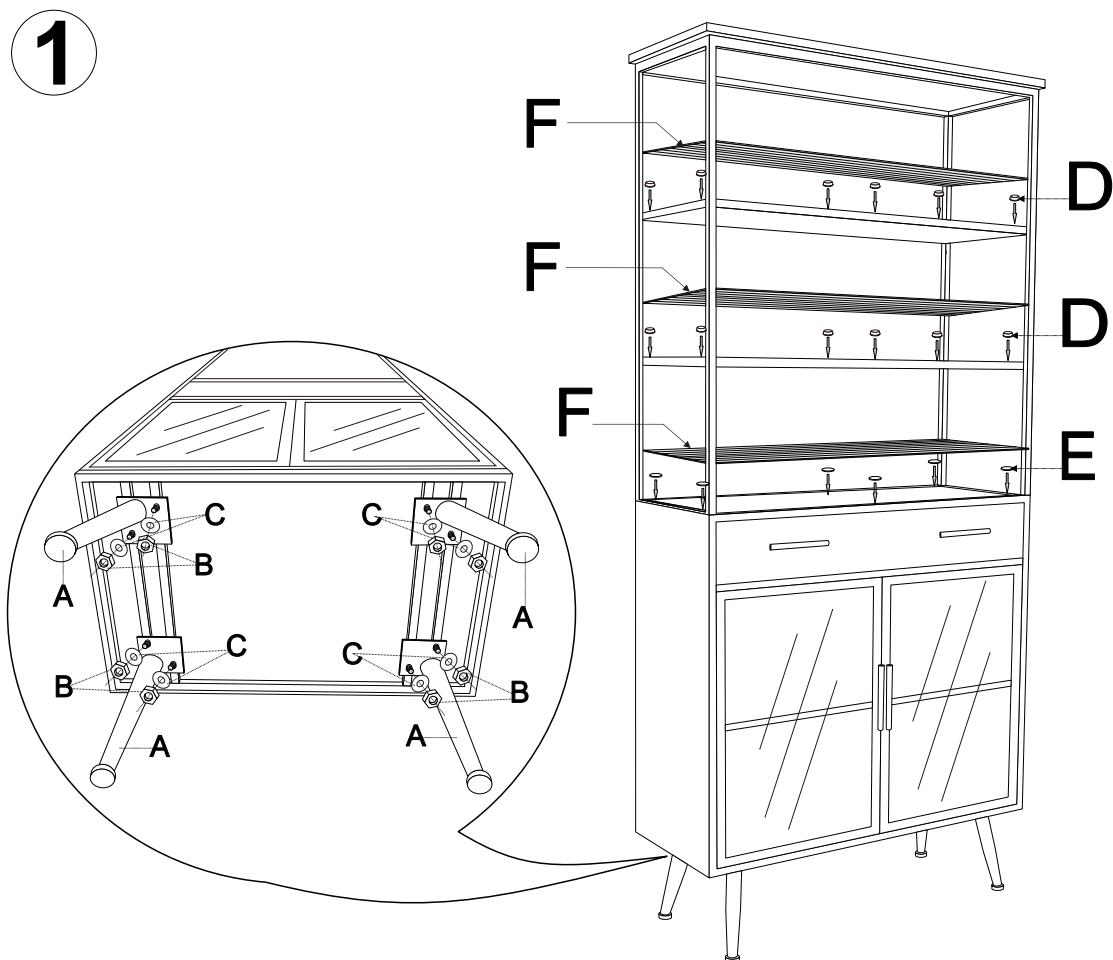

86107-Shelf La Gomera 92x200cm

KARE
DESIGN

A  x 4PCS	B  x 8PCS	C  x 8PCS	D  x 12PCS	E  x 6PCS	F  X3PCS	G  X1PC
---	---	---	---	---	--	---

86107-Shelf La Gomera 92x200cm

<p>a</p>  <p>x 1pcs</p>	<p>b</p>  <p>WALL BRACKETS x 2pcs</p>	<p>c</p>  <p>NYLON STRAP x 2pcs</p>	<p>d</p>  <p>Not Included</p>	<p>e</p>  <p>WALL ANCHORS Not Included</p>
			<p>x 4pcs</p>	<p>x 4pcs</p>