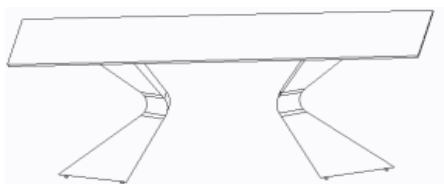

# Konsole Gloria Schwarz 140x81cm

# KARE DESIGN

Art. Nr.: 85970

	tempered glass	1pcs	A
	leg	2pcs	B
	screw	6pcs	C
	adjustable rubber plug	6pcs	D
	wrench	1pcs	E