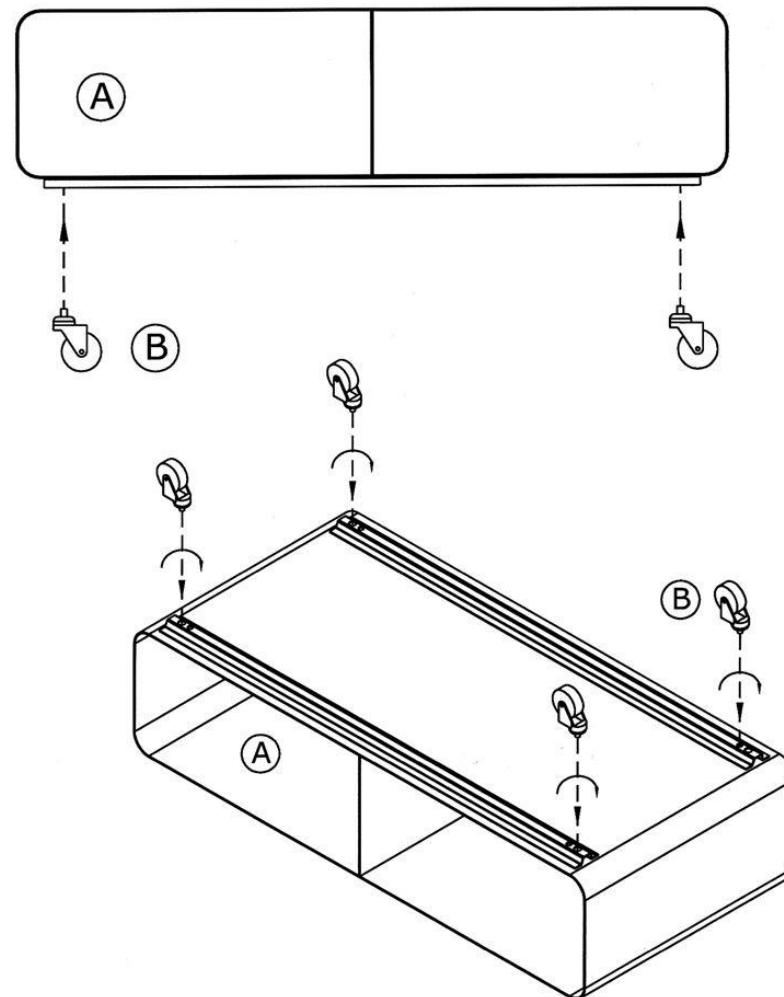

## TV Board lounge M Mobil Bronze 90x30cm

### KARE DESIGN

A	B
 1x	 4x