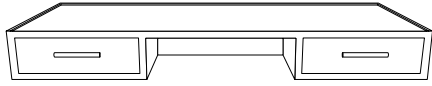

# 85827-Desk La Gomera 140x60cm

**KARE**  
DESIGN

**A**

x 1PC

**B**

x 2PCS

**C**

x 2PCS

**D**

8x15mm  
x 6PCS

**E**

x4PCS

**F**

6x15mm  
x4PCS

**G**

x 10PCS