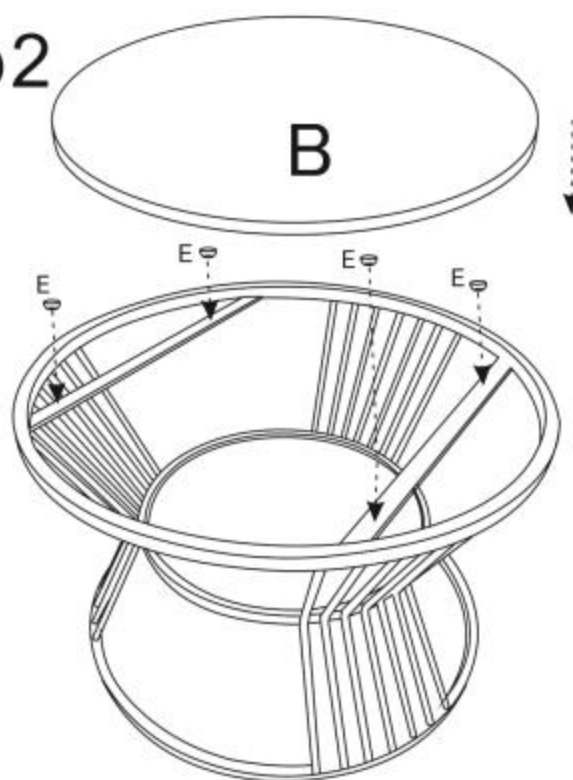

85812-Coffee Table Roma (2/Set)
 86390-Coffee Table Roma Black (2/Set)

KARE
 DESIGN

DESC.	Diagram	QTY	DESC.	Diagram	QTY
A		1	B		1
C		1	E		12
F		1	G		1

step1

step2

step3