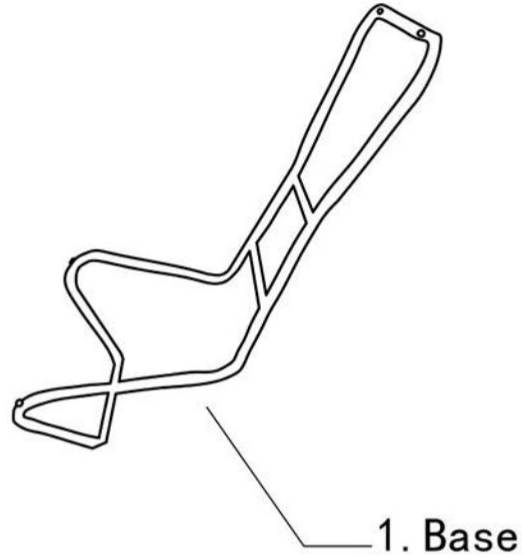

**KARE**  
DESIGN

80033 — **Armchair Granada**  
85761 — **Armchair Granada**  
85763 — **Armchair Granada**

## ASSEMBLY INSTRUCTION

A

Allen key

1PC

M6\*20

1. Base

2. Seat