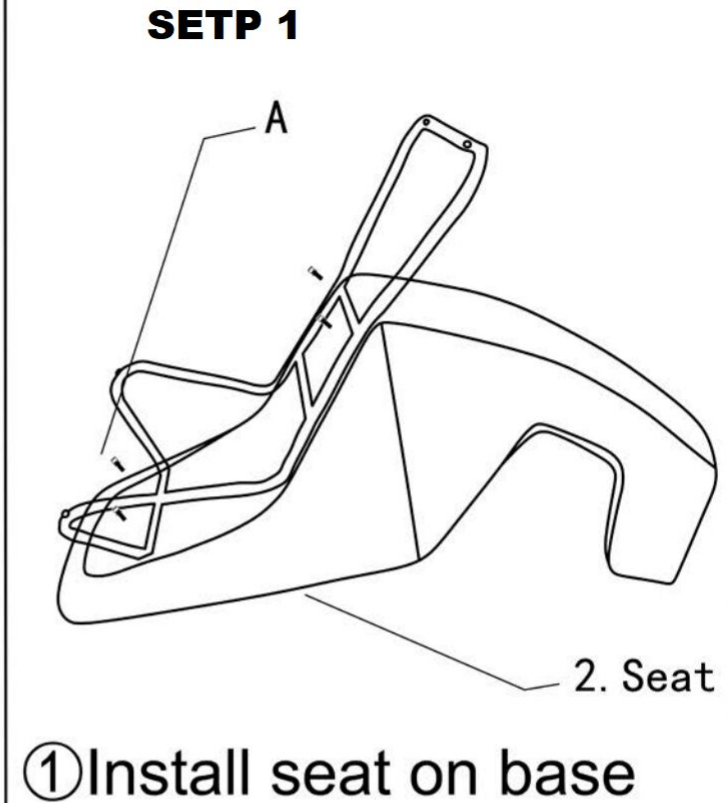

**KARE**  
DESIGN

80033 — **Armchair Granada**  
85761 — **Armchair Granada**  
85763 — **Armchair Granada**

## ASSEMBLY INSTRUCTION

A

Allen key

1PC

M6\*20

1. Base

2. Seat