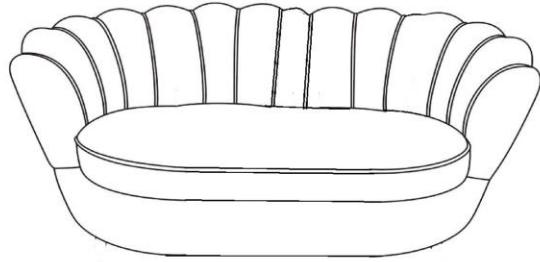

85706 Sofa Water Lily 2-Seater Yellow

Ax1

Bx4

Cx16

Dx1