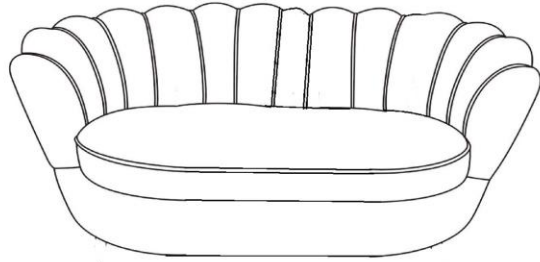

# 85698 Sofa Water Lily 2-Sitzer Aqua 132 cm

Ax1

Bx4

Cx16

Dx1