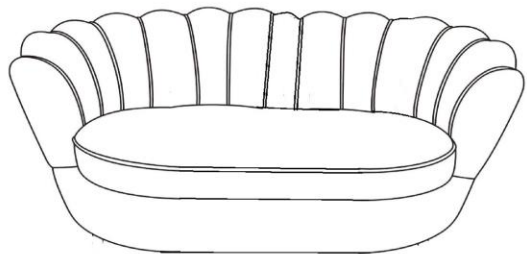

85672 Sofa Water Lily 2-Seater Grey

KARE
DESIGN

Ax1

Bx4

Cx16

Dx1